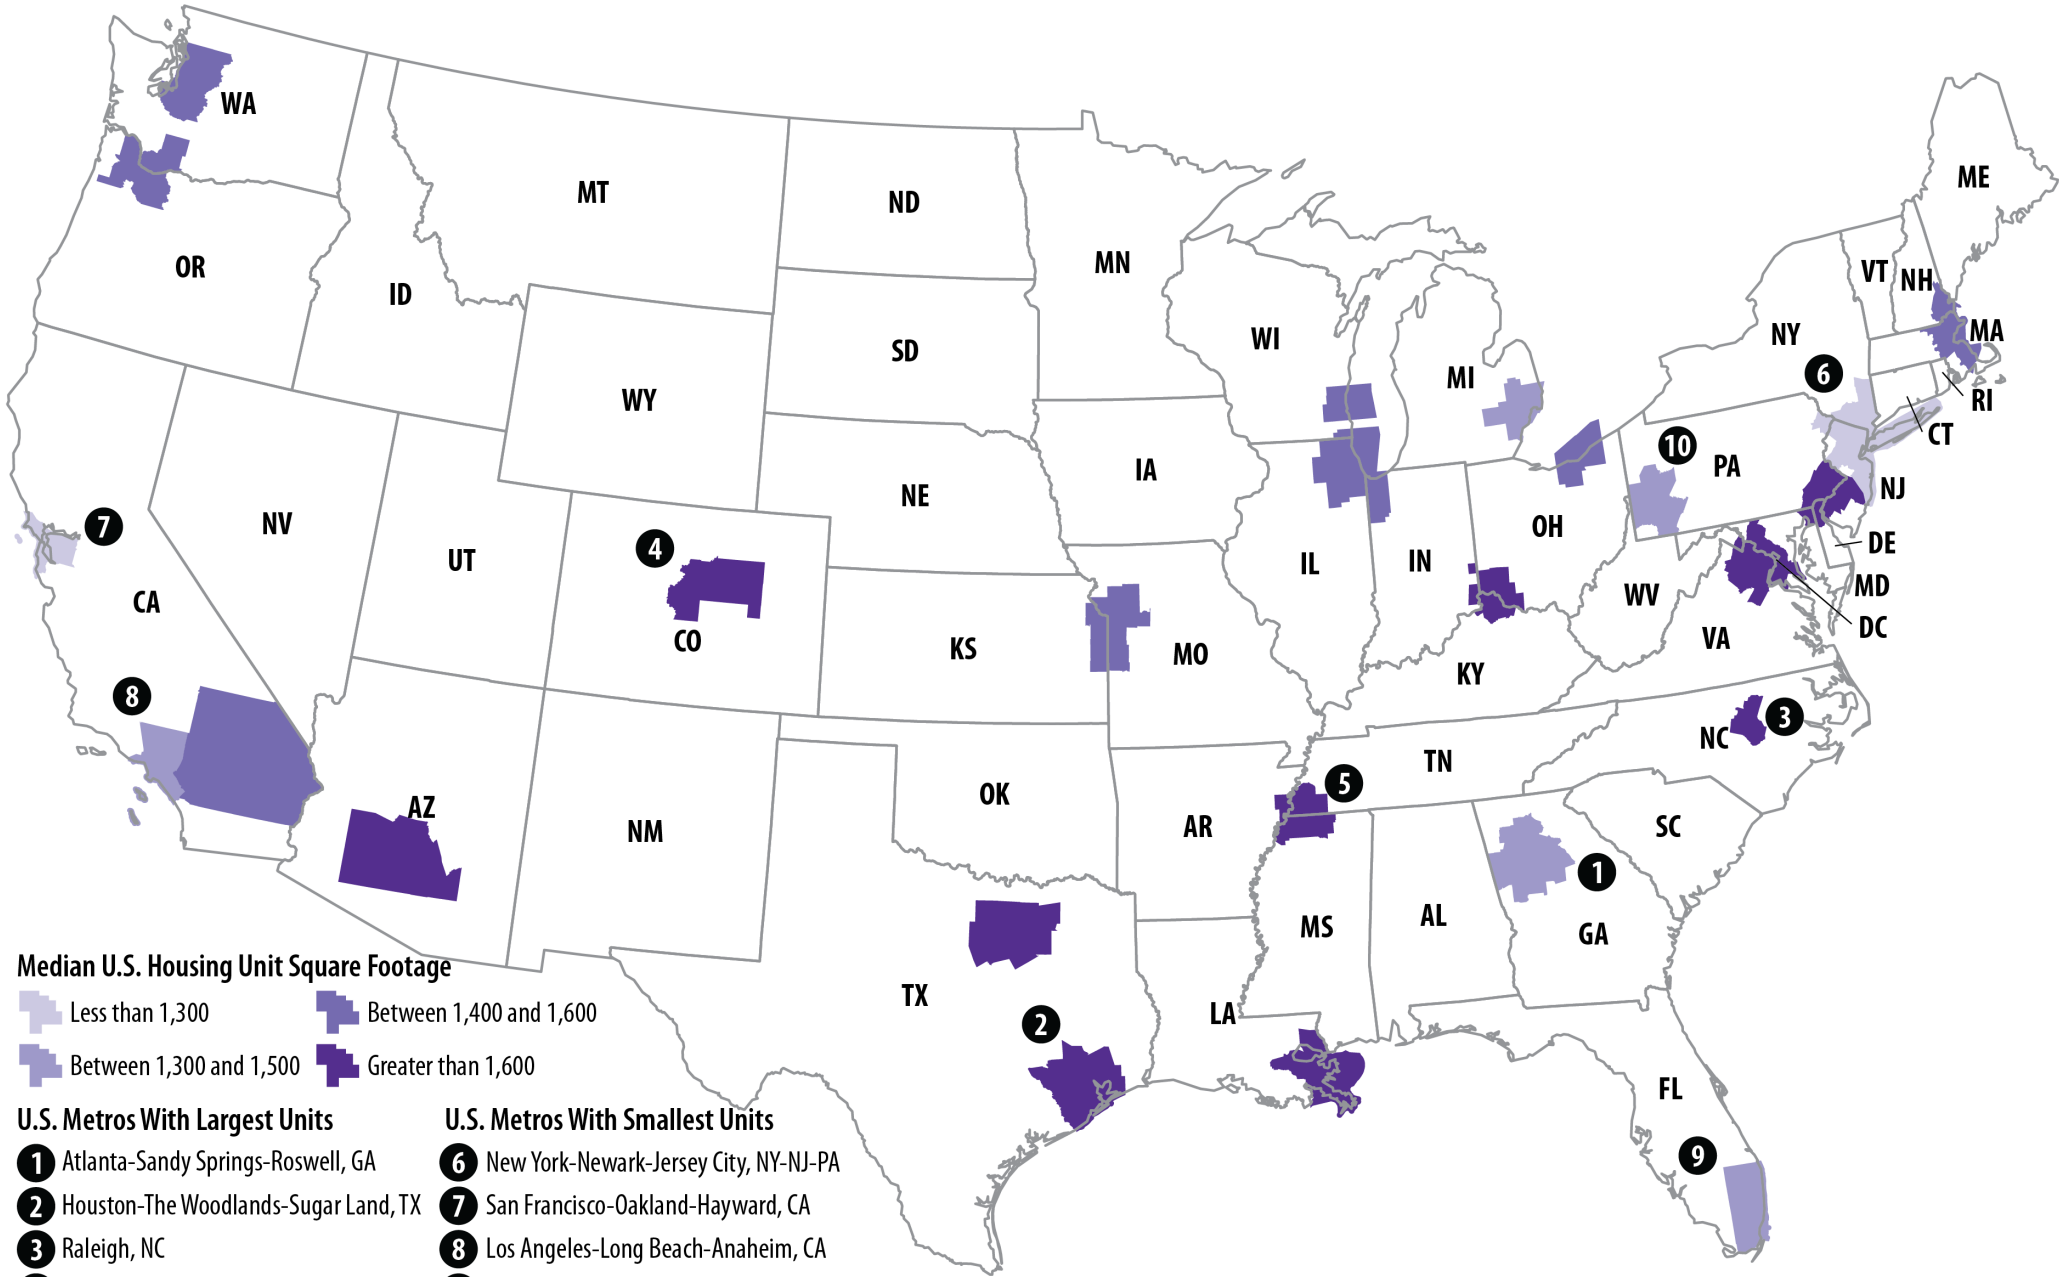

Median Square Footage of Housing Units in Major U.S. Metro Areas

2015 U.S. Census American Housing Survey of Selected Metro Areas

Map of the Month: December 2017

Median U.S. Housing Unit Square Footage

- Less than 1,300
- Between 1,300 and 1,500
- Between 1,400 and 1,600
- Greater than 1,600

U.S. Metros With Largest Units

- Atlanta-Sandy Springs-Roswell, GA
- Houston-The Woodlands-Sugar Land, TX
- Raleigh, NC
- Denver-Aurora-Lakewood, CO
- Memphis, TN-MS-AR

U.S. Metros With Smallest Units

- New York-Newark-Jersey City, NY-NJ-PA
- San Francisco-Oakland-Hayward, CA
- Miami-Fort Lauderdale-West Palm Beach, FL
- Pittsburgh, PA