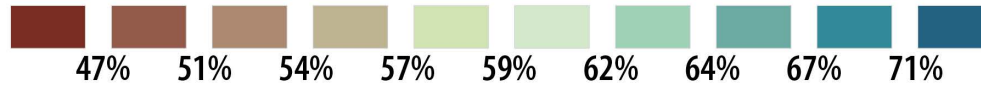

Where People Show up to Vote – and Where They Don't

Voter Turnout in 2016 (votes cast as share of citizen voting age population)

Map of the Month: October 2018

Source: U.S. Census Citizen Voting Age Population (CVAP) From 2012-2016 ACS; MIT Election Data + Science Lab County Presidential Election Returns 2000-2016; "Where People Show up to Vote – and Where They Don't", Washington Post, Oct 2018 | Map Author: JC Date: October 2018