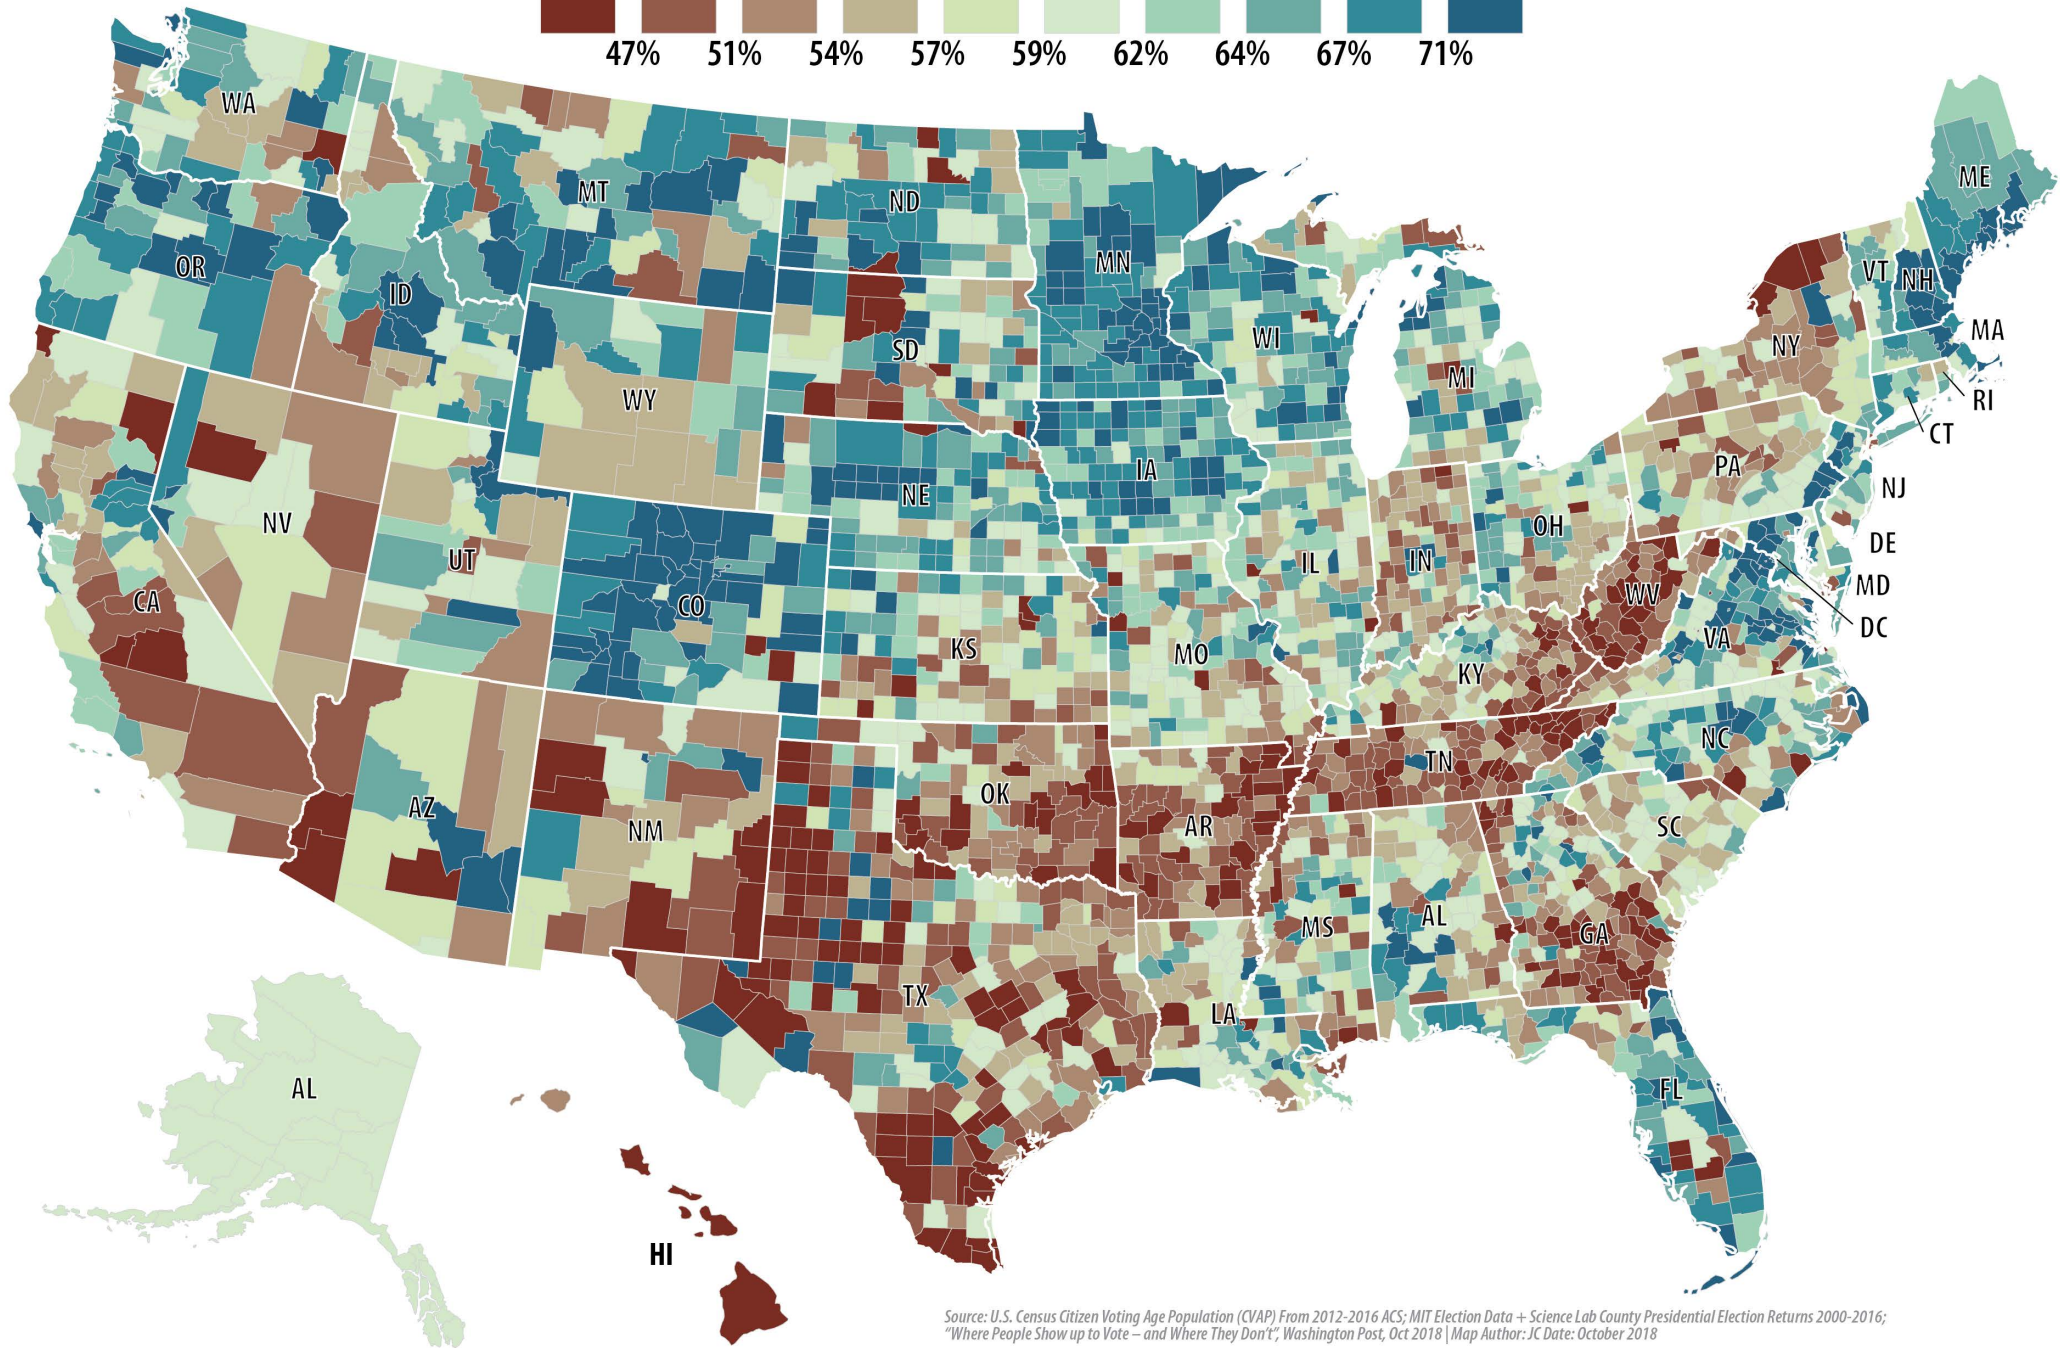

Where People Show up to Vote – and Where They Don't

Voter Turnout in 2016 (votes cast as share of citizen voting age population)

Map of the Month: October 2018

Source: U.S. Census Citizen Voting Age Population (CVAP) From 2012-2016 ACS; MIT Election Data + Science Lab County Presidential Election Returns 2000-2016; "Where People Show up to Vote – and Where They Don't", Washington Post, Oct 2018 | Map Author: JC Date: October 2018