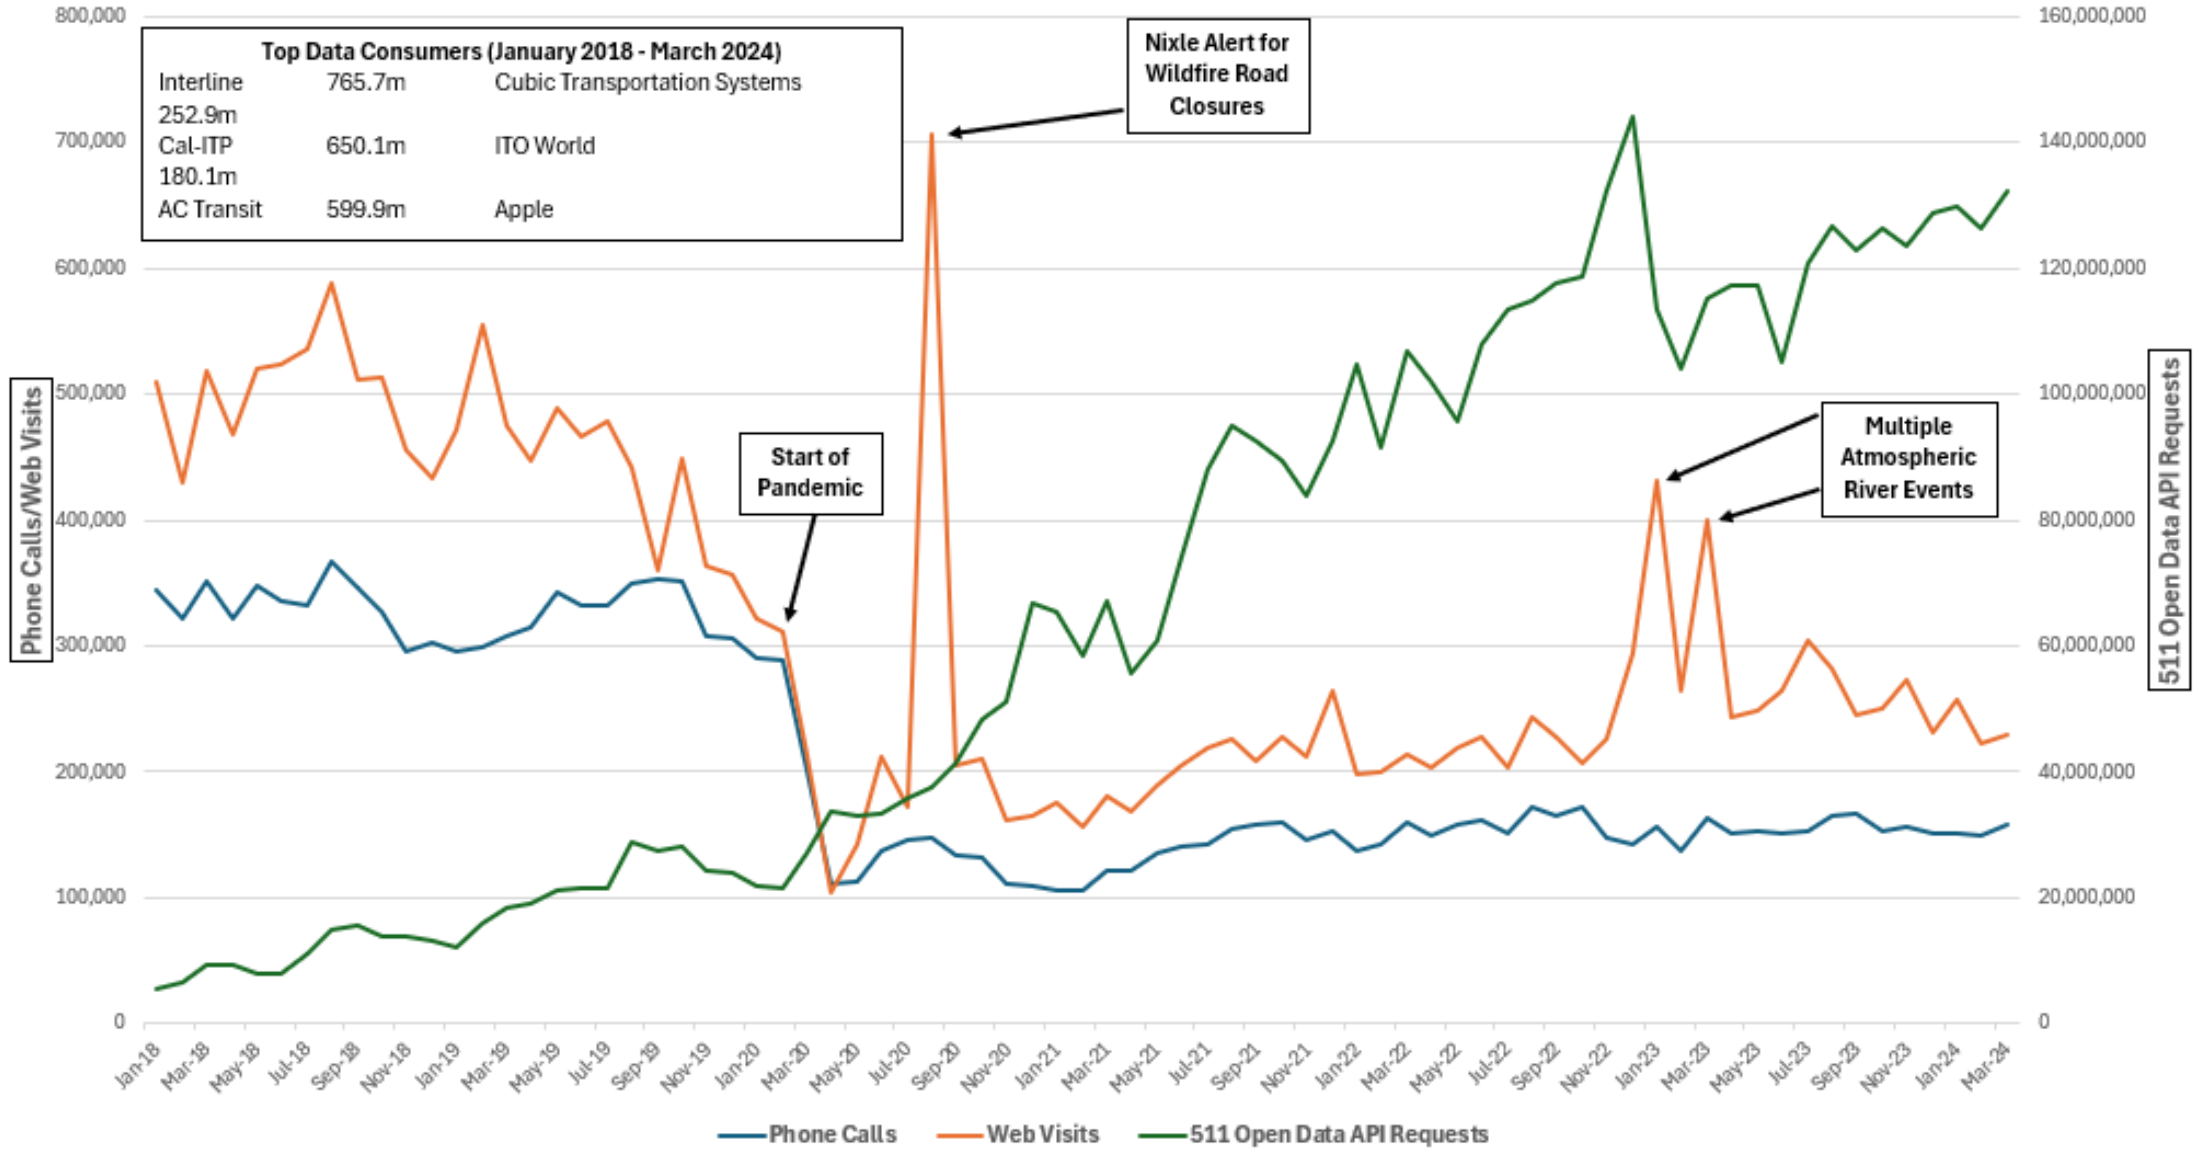

Traffic Data

511's Open Data mission is to provide high quality data to public and private sector disseminators in order to maximize the number of travelers benefiting from 511 data. Private sector partners include Google, Apple, Bing, Transit App, HERE, and many others.

Current Data Consumers

AC Transit

Interline

Ito World

Clipper

NextThere

here.com

Apple

Google Maps

Google Maps

511 Usage January 2018 - March 2024

New 511 Efforts

Mapping Data Services Platform for Regional Mapping and Wayfinding

Work Zone Data exchange (WZDx)

Regional Consolidated GTFS and GTFS-Realtime feeds, including Pathways Data