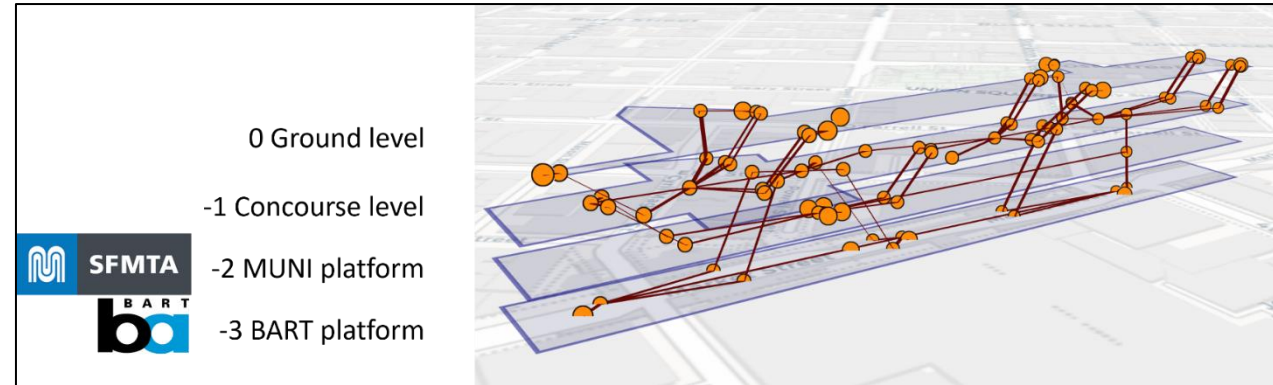

Google Maps

Google Maps

511 Usage January 2018 - March 2024

New 511 Efforts

Mapping Data Services Platform for Regional Mapping and Wayfinding

Work Zone Data exchange (WZDx)

Regional Consolidated GTFS and GTFS-Realtime feeds, including Pathways Data

Transit Transfer Analysis Tool (Transfer Tool)*

	Agency	Route	Headsign	Arrival	Departure	Walking	Wait
Incoming	Bay Area Rapid Transit	Red-N	Richmond via Millbrae	3:57:00 pm			
	Caltrain	L1	Tamien		4:04:00 pm	0:49	6:10
	Caltrain	L1	San Francisco		4:05:00 pm	0:40	7:19
Incoming	Bay Area Rapid Transit	Red-S	San Francisco Int'l Airport + Millbrae	4:05:00 pm			
	Caltrain	L1	Tamien		4:04:00 pm	0:49	(1:49)
	Caltrain	L1	San Francisco		4:05:00 pm	0:40	(0:40)
	Caltrain	L3	San Francisco		4:22:00 pm	0:40	16:19
	Caltrain	B7	San Jose Diridon		4:24:00 pm	0:49	18:10
Incoming	Bay Area Rapid Transit	Red-N	Richmond via Millbrae	4:12:00 pm			
	Caltrain	L3	San Francisco		4:22:00 pm	0:40	9:19
	Caltrain	B7	San Jose Diridon		4:24:00 pm	0:49	11:10
Incoming	Bay Area Rapid Transit	Red-S	San Francisco Int'l Airport + Millbrae	4:20:00 pm			
	Caltrain	L3	San Francisco		4:22:00 pm	0:40	1:19
	Caltrain	B7	San Jose Diridon		4:24:00 pm	0:49	3:10
	Caltrain	L4	San Jose Diridon		4:33:00 pm	0:49	12:10
	Caltrain	L4	San Francisco		4:38:00 pm	0:40	17:19