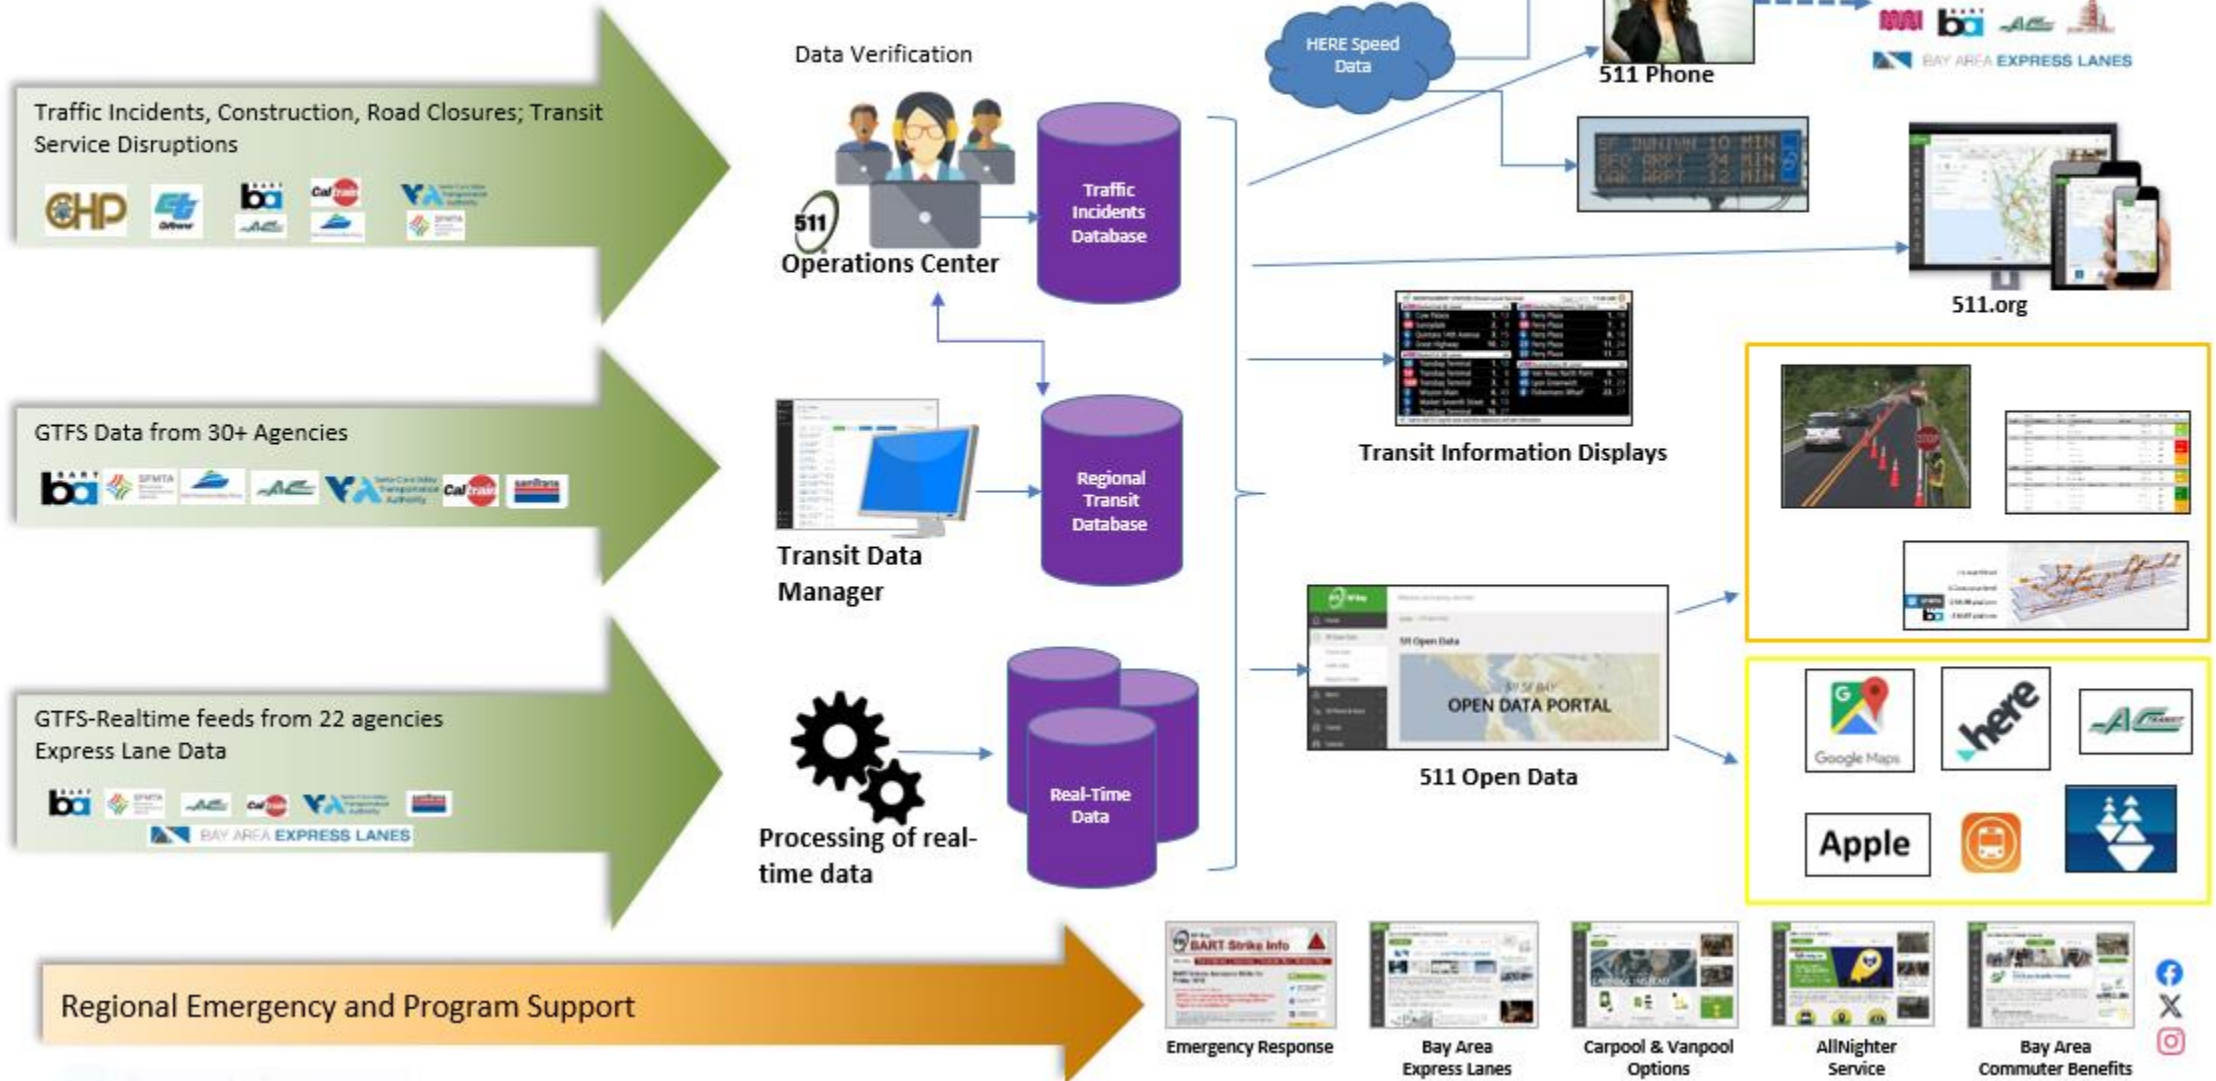

NextGen

1993

2002

2016

2024→

511 System at a Glance

- Home
- 511 Open Data
- Transit Data
- Traffic Data
- Request a Token
- Alerts
- 511 Phone
- Transit
- Express Lanes
- Carpool
- Vanpool
- Driving
- Biking
- Getting Around
- For Employers
- About 511

Home / 511 Open Data

511 Open Data

Welcome to 511 SF Bay's **Open Data Portal**. This is the central location for access to 511's data for traffic and transit. Data is free and available using a token.

Transit Data

Traffic Data

511's Open Data mission is to provide high quality data to public and private sector disseminators in order to maximize the number of travelers benefiting from 511 data. Private sector partners include Google, Apple, Bing, Transit App, HERE, and many others.

Current Data Consumers

AC Transit

Interline

Ito World

Clipper

NextThere

here.com

Apple