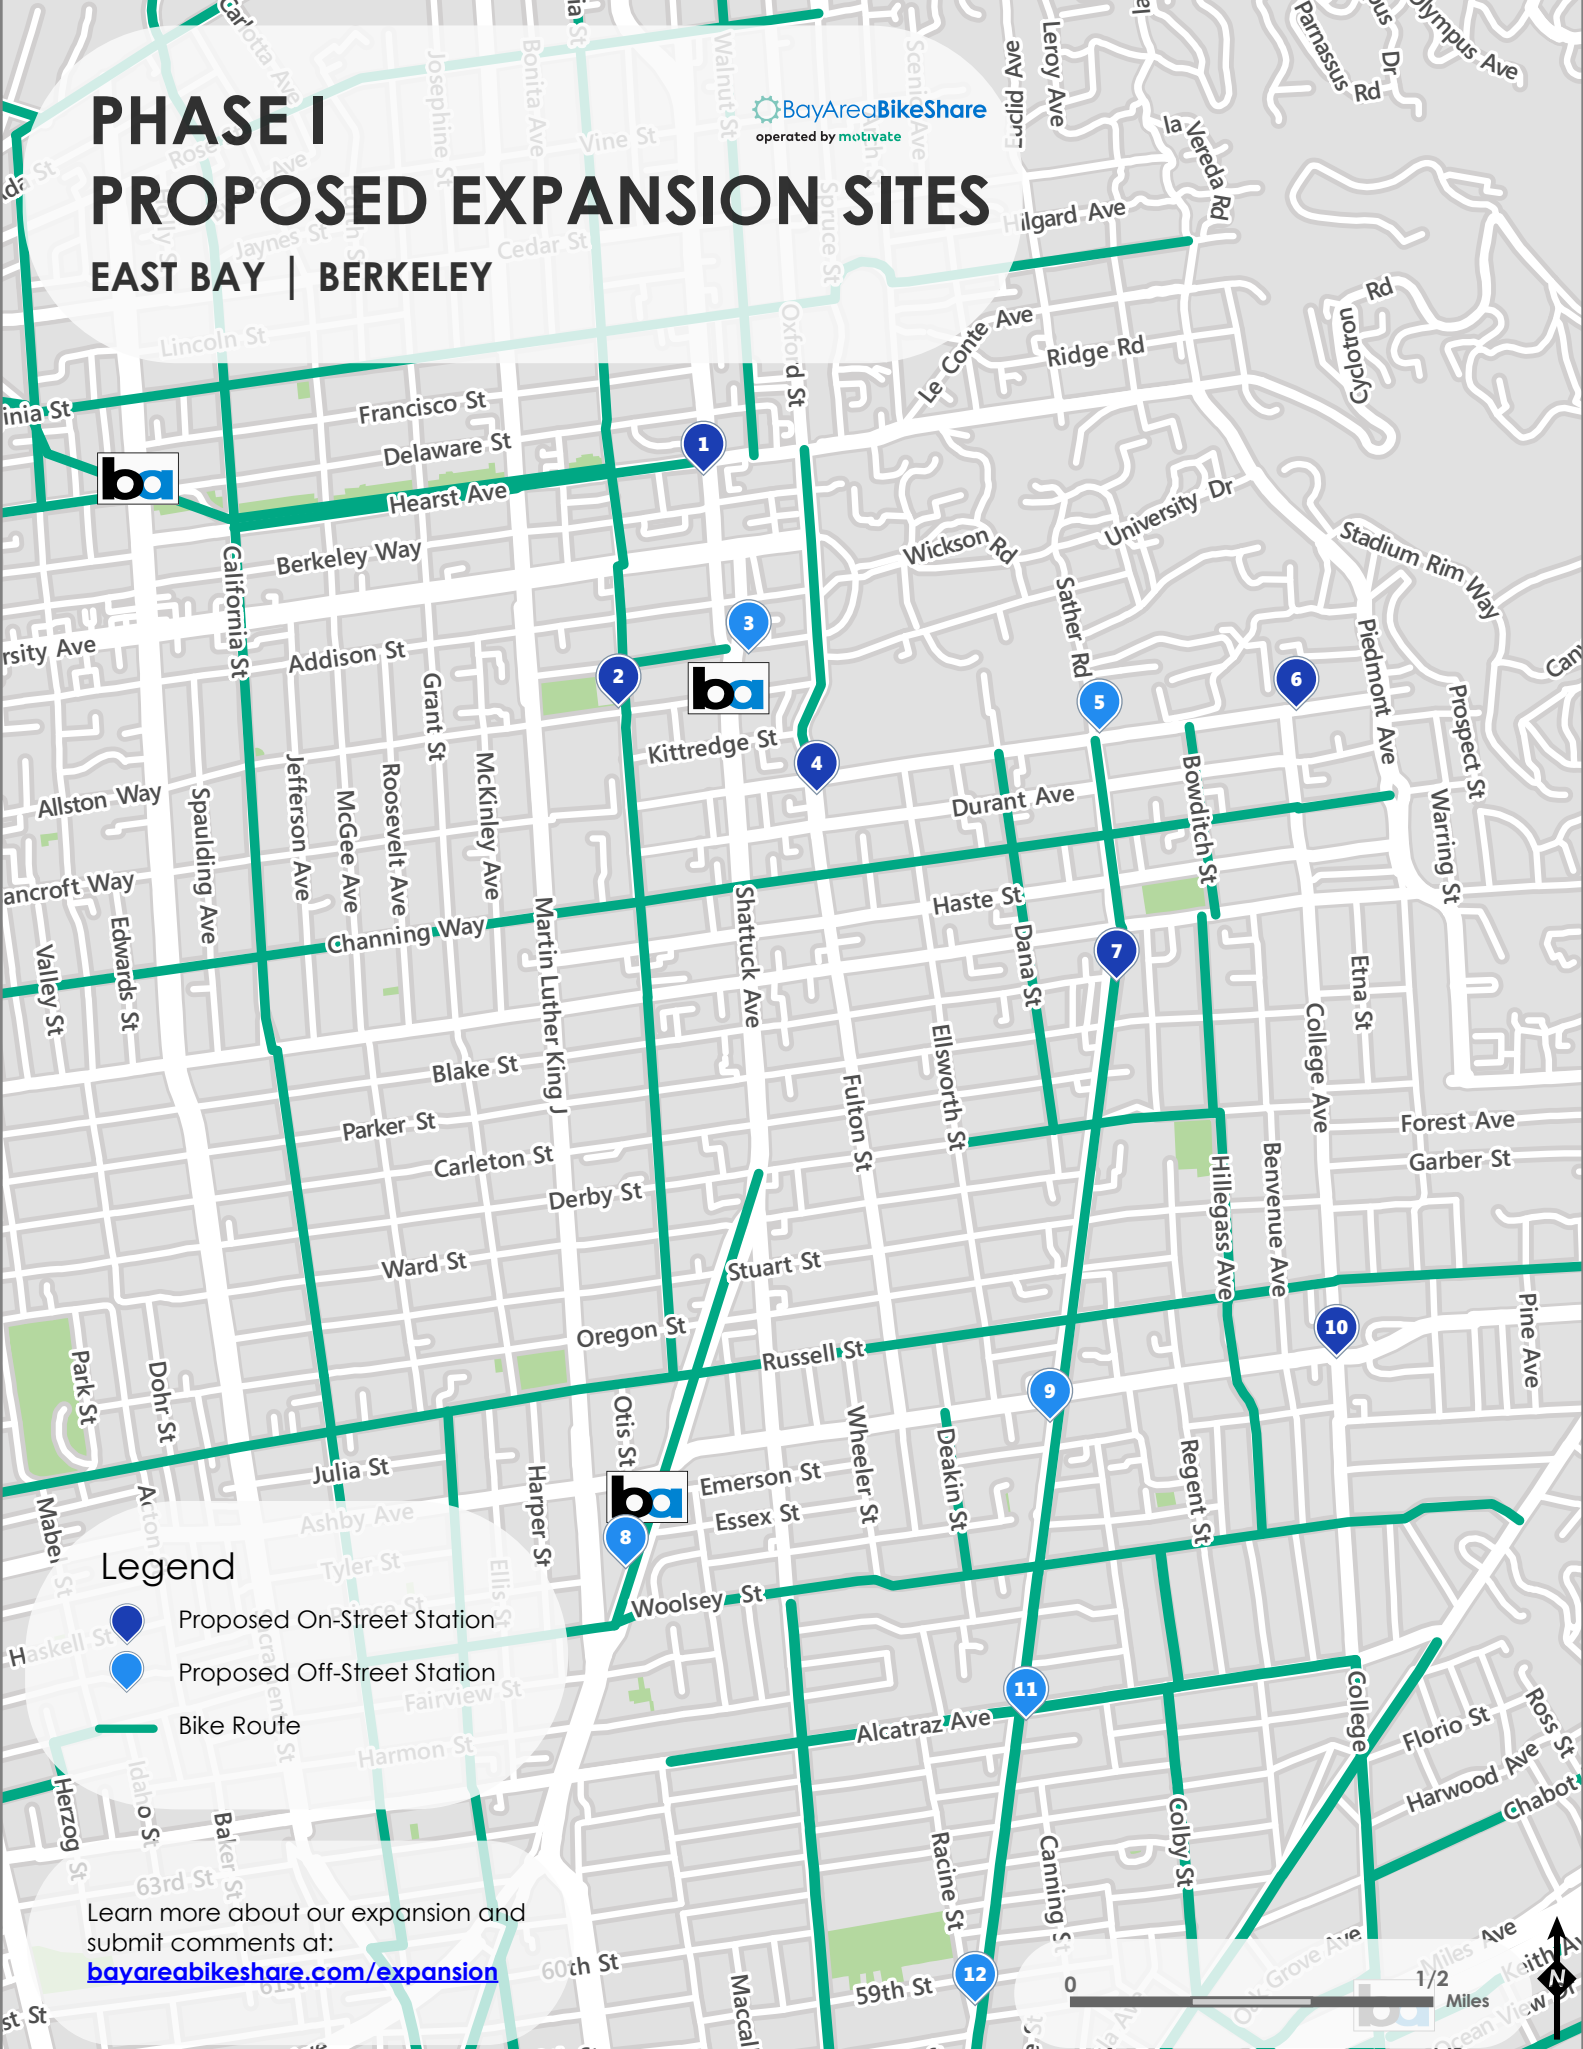

PHASE I PROPOSED EXPANSION SITES

EAST BAY | BERKELEY

BayAreaBikeShare
operated by motivate

Legend

- Proposed On-Street Station
- Proposed Off-Street Station
- Bike Route

Learn more about our expansion and submit comments at:
bayareabikeshare.com/expansion