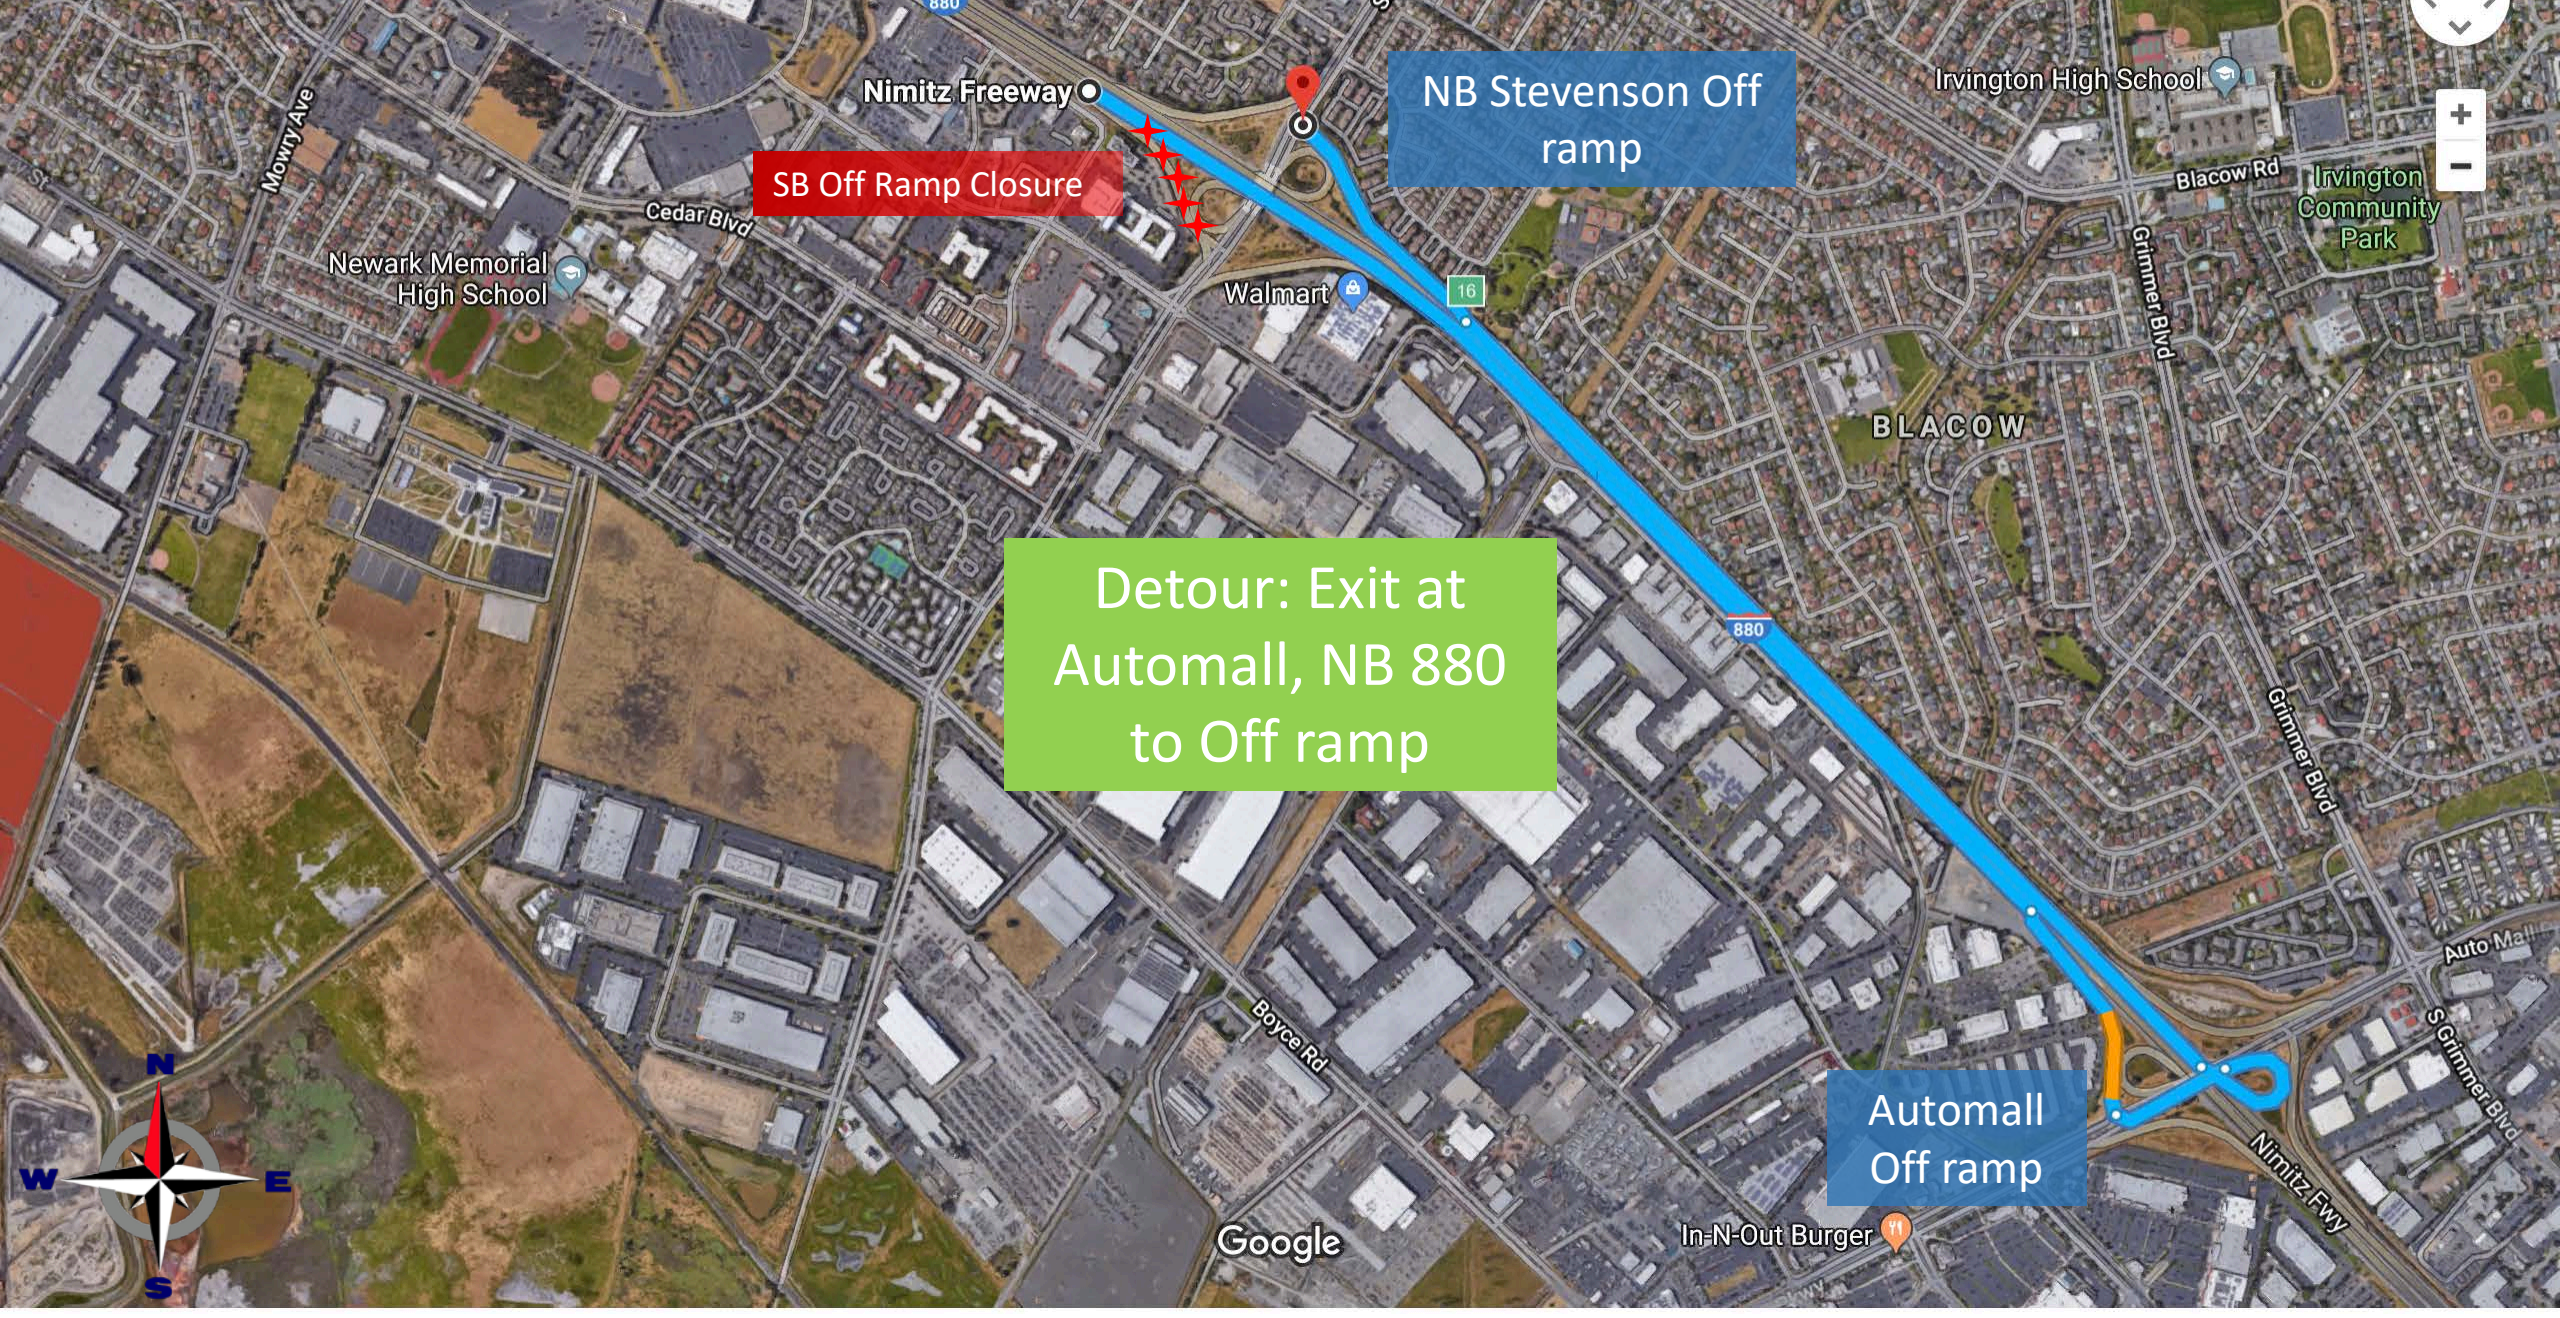

At no time will more than one directional on ramp at the same location be closed. Cars wanting to get on the freeway will pass the on ramp, make a U-turn and access an open on ramp heading in the desired travel direction.

Omar St

Straw

Starfire Cir

Andromeda Cir

Marietta Dr

Google

Stevenson Blvd Detours: SB On Ramp Closure

SB On Ramp Closure

Detour: U-turn at Cedar

3 min
0.6 miles

Cedar

Google
Tailored Brands

Stevenson Blvd Detours: SB Off Ramp Closure

SB Off Ramp Closure

NB Stevenson Off ramp

Detour: Exit at Automall, NB 880 to Off ramp