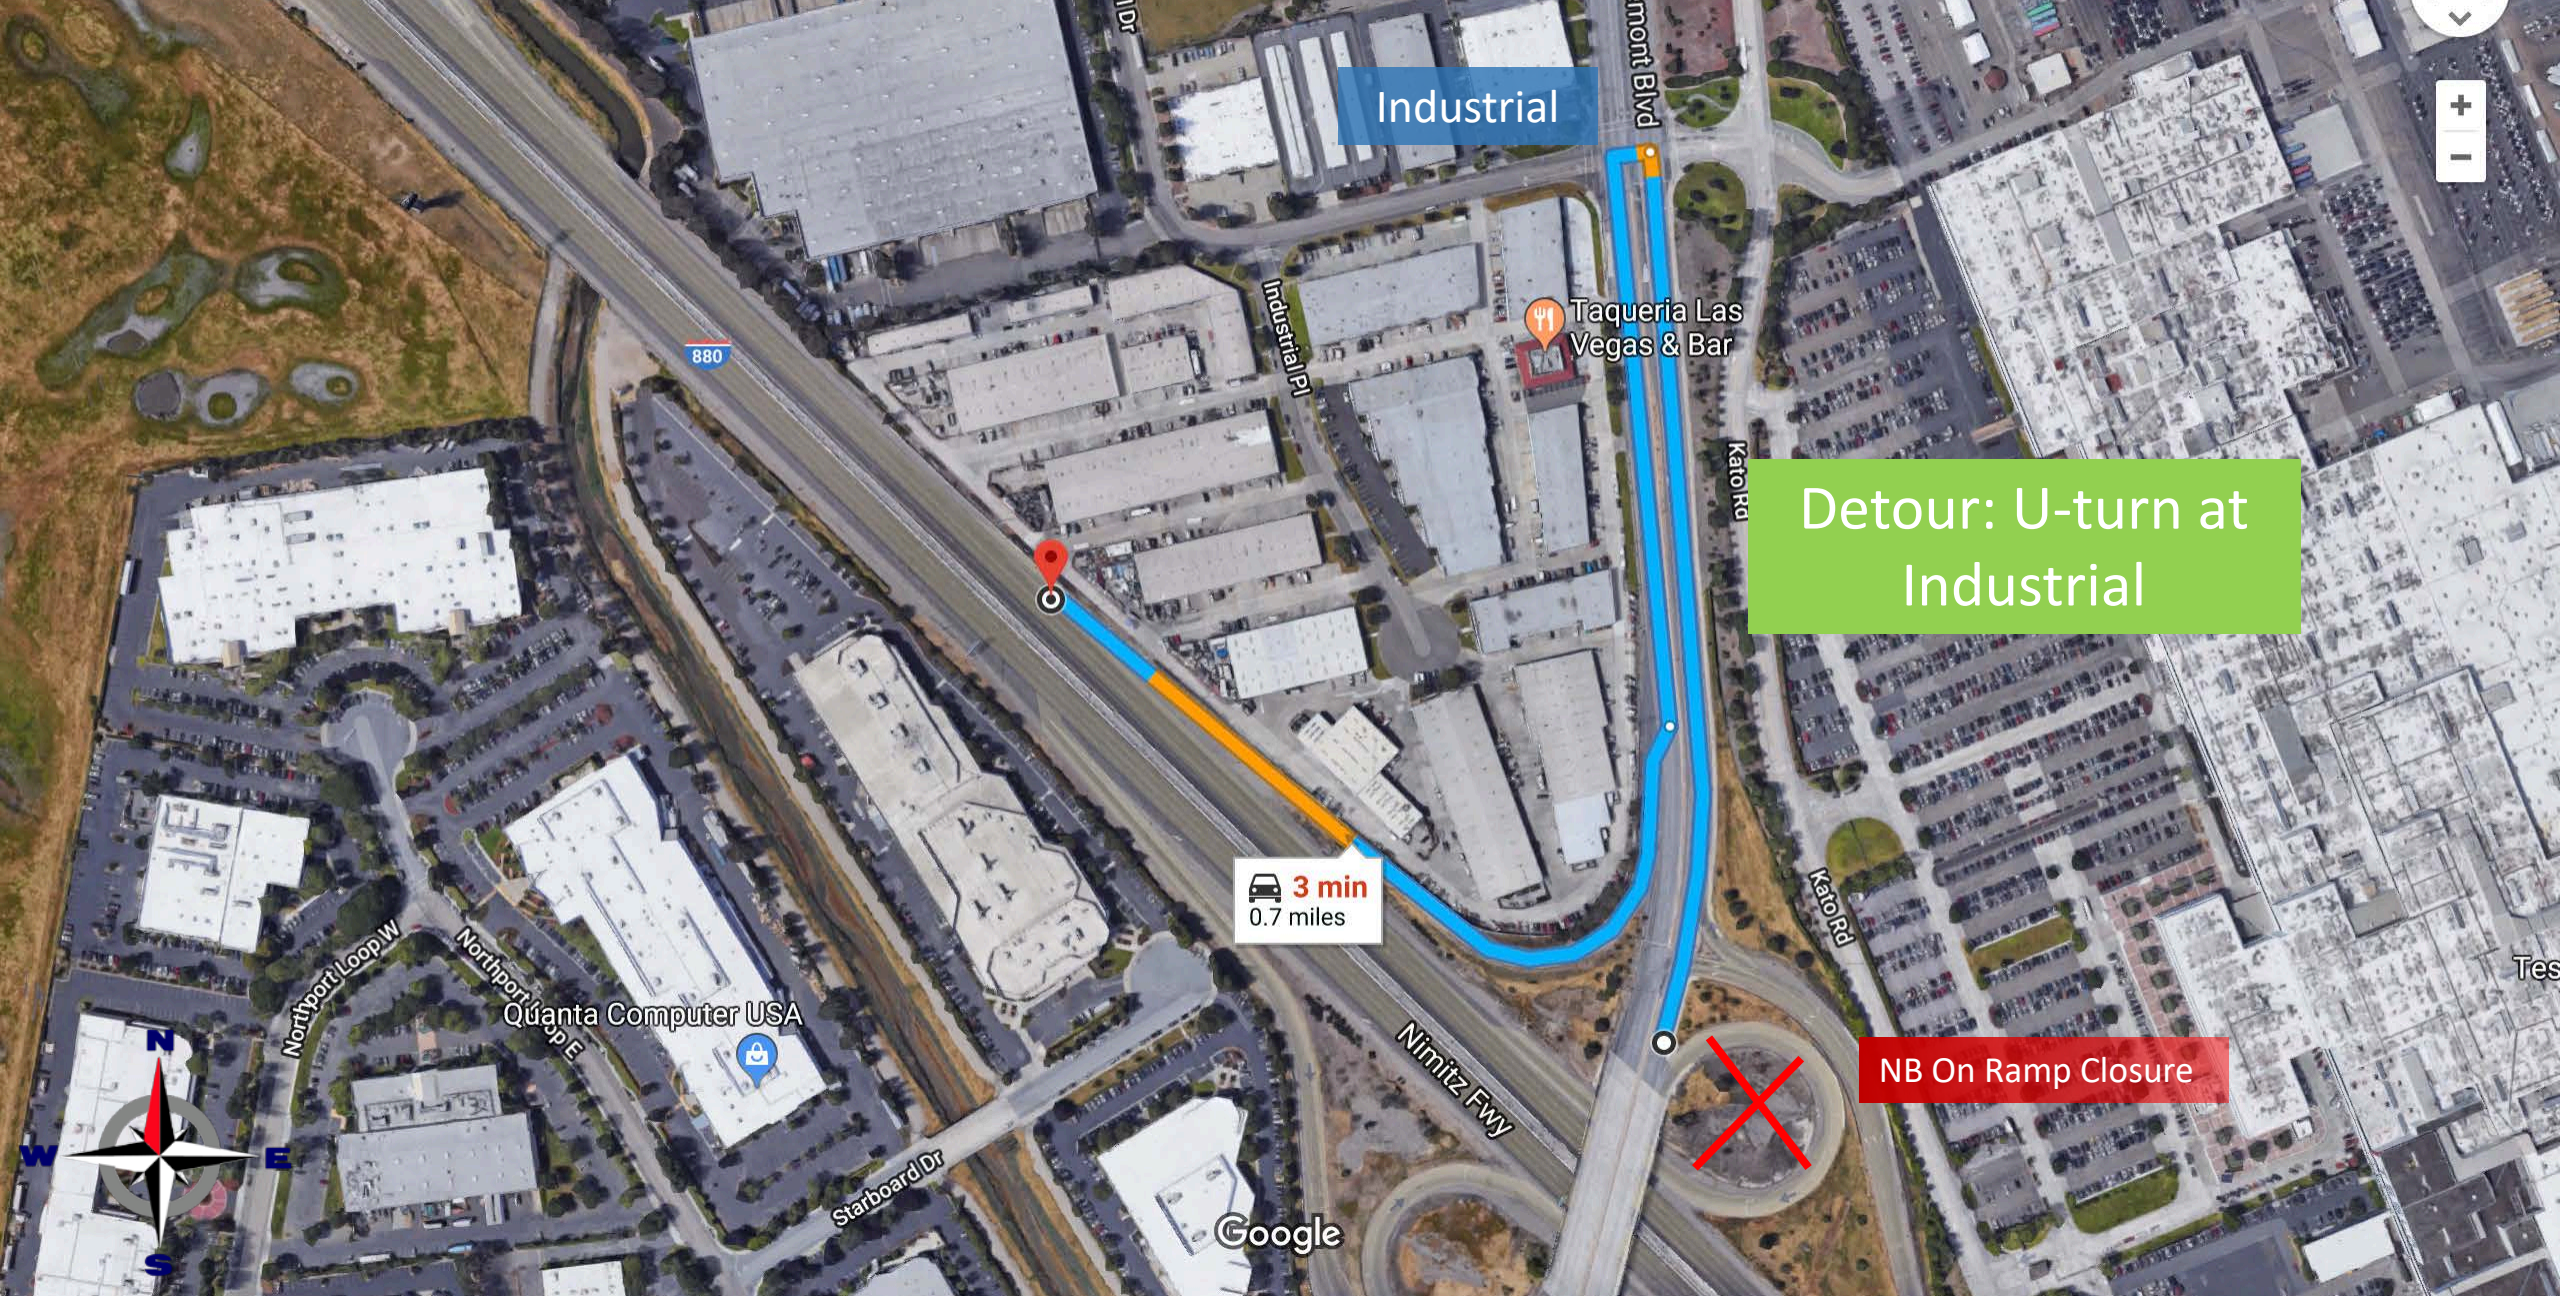

Fremont Blvd Detours: NB On Ramp Closure

Industrial

Detour: U-turn at Industrial

NB On Ramp Closure

3 min
0.7 miles