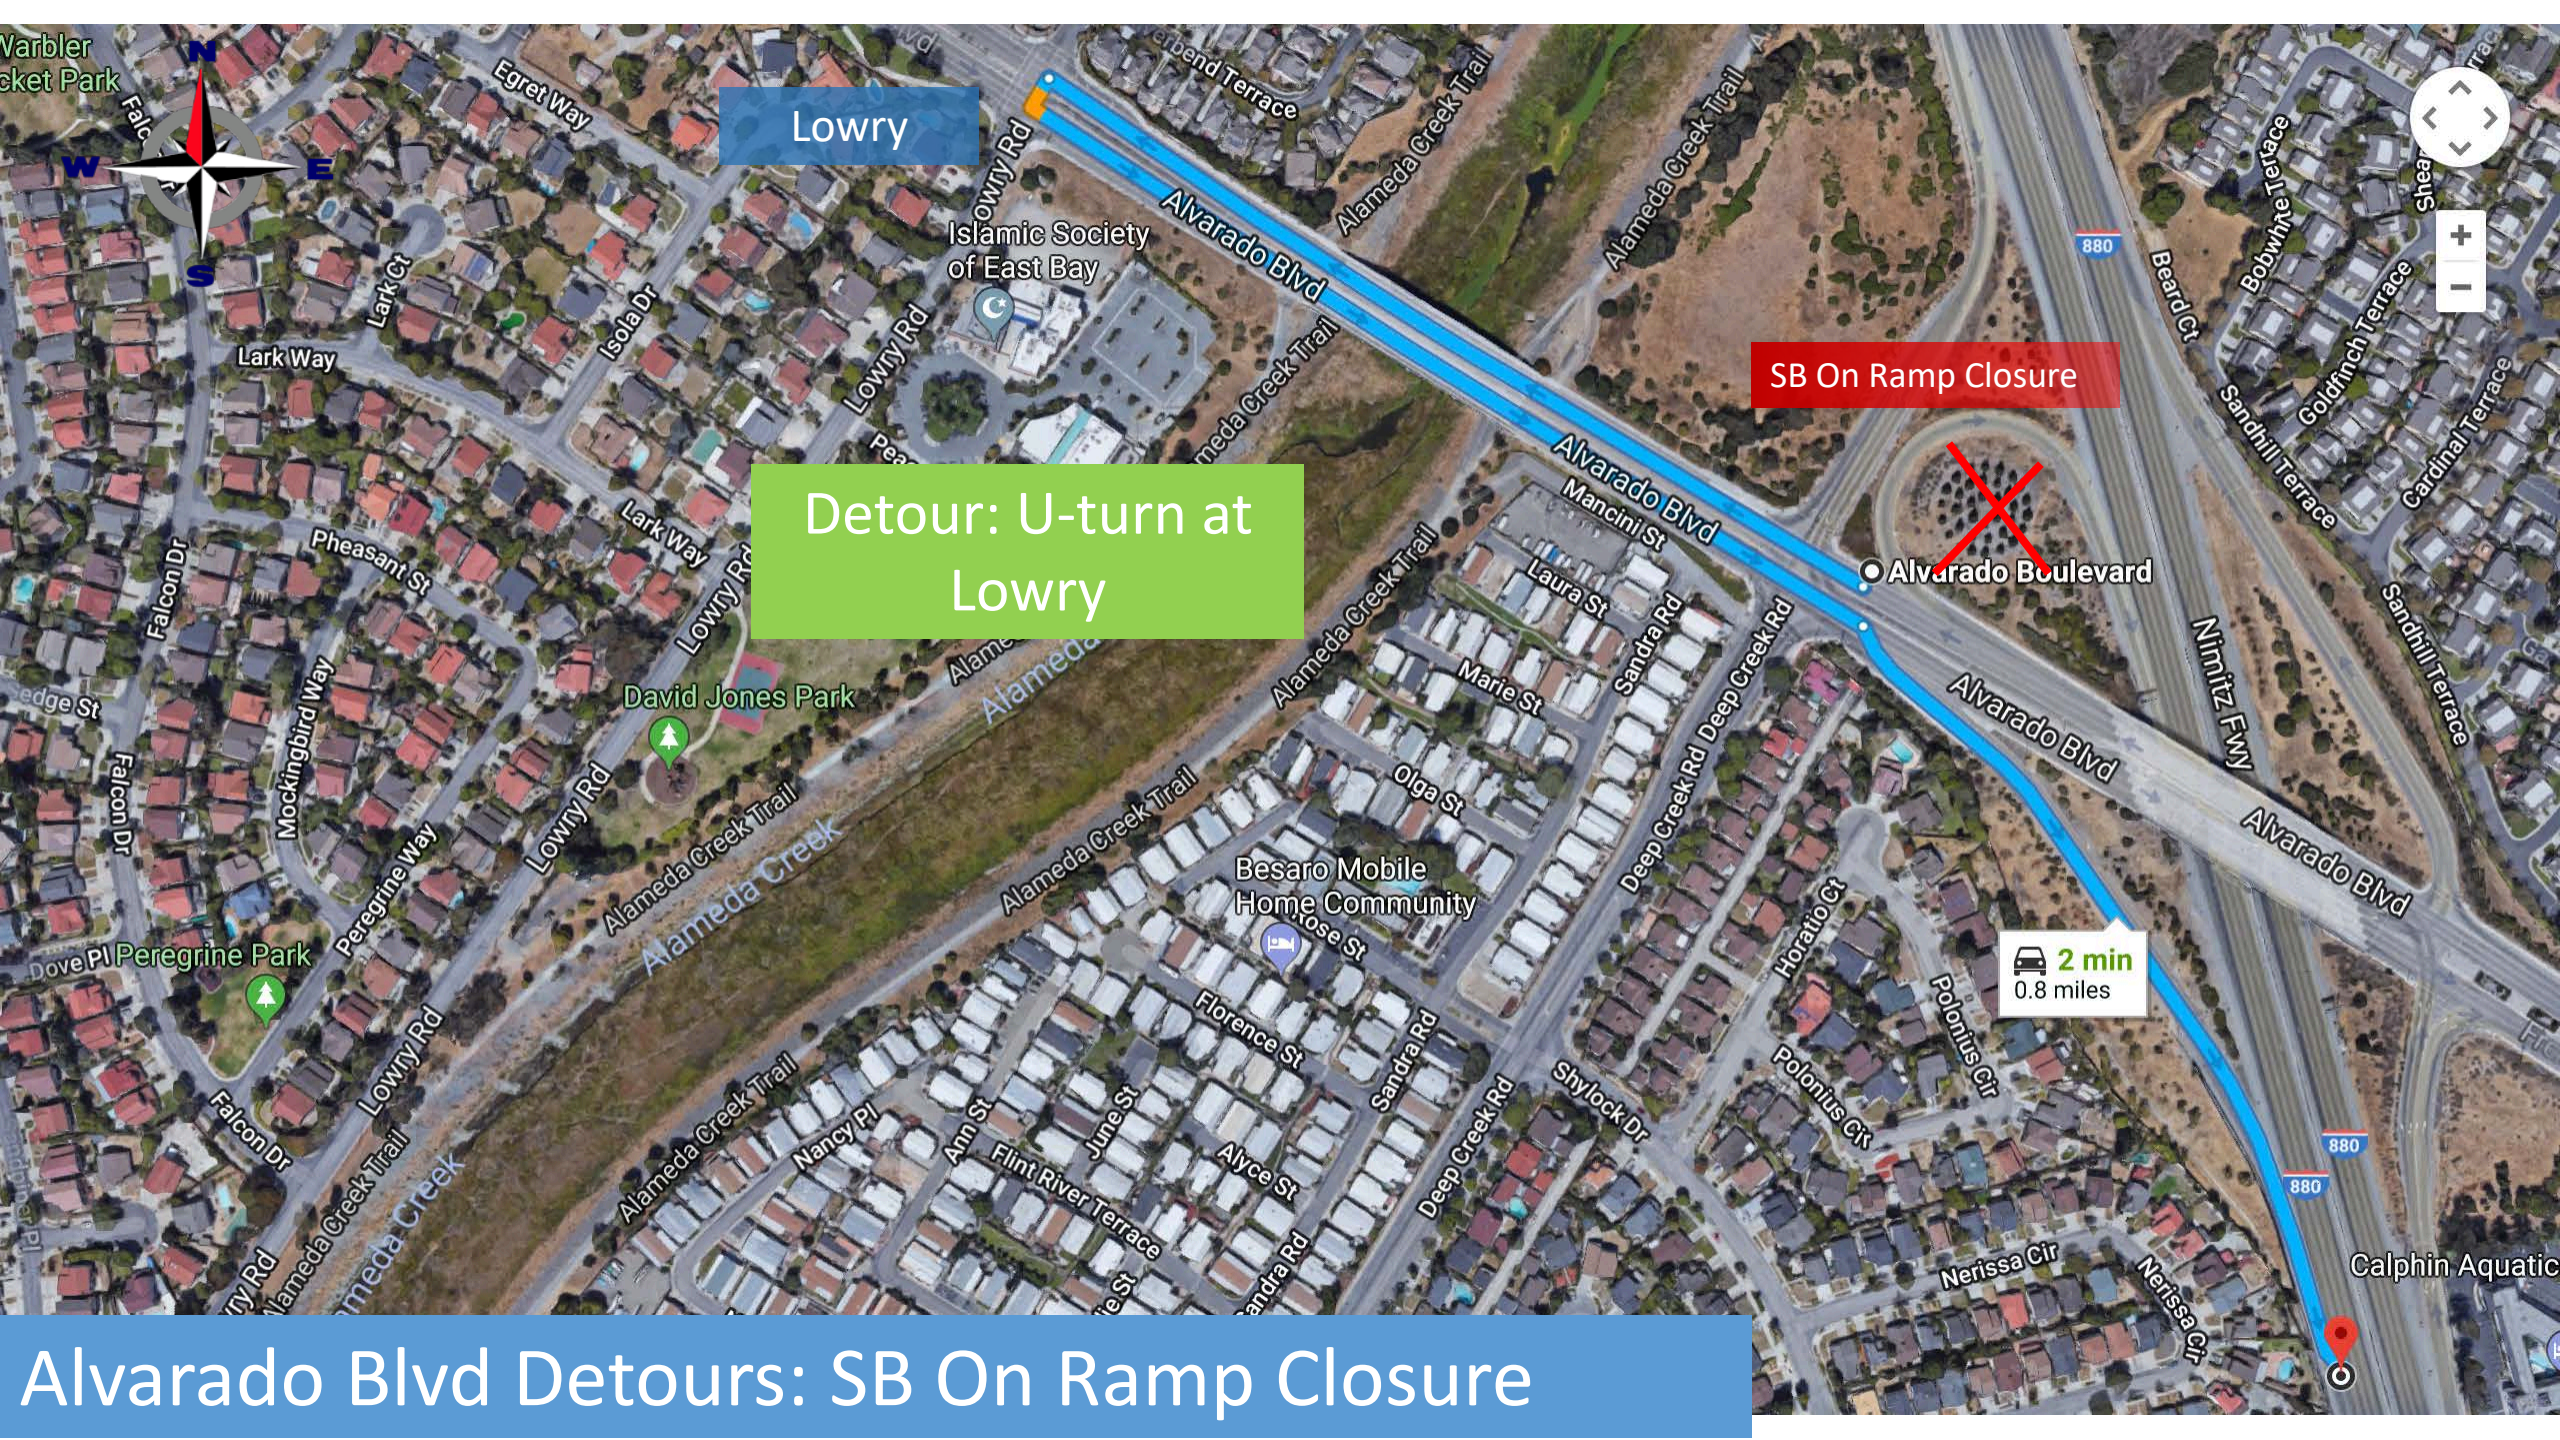

Lowry Rd

Lowry Rd

Lowry Rd

Lowry

Detour: U-turn at
Lowry

SB On Ramp Closure

2 min
0.8 miles

Alvarado Blvd Detours: SB On Ramp Closure