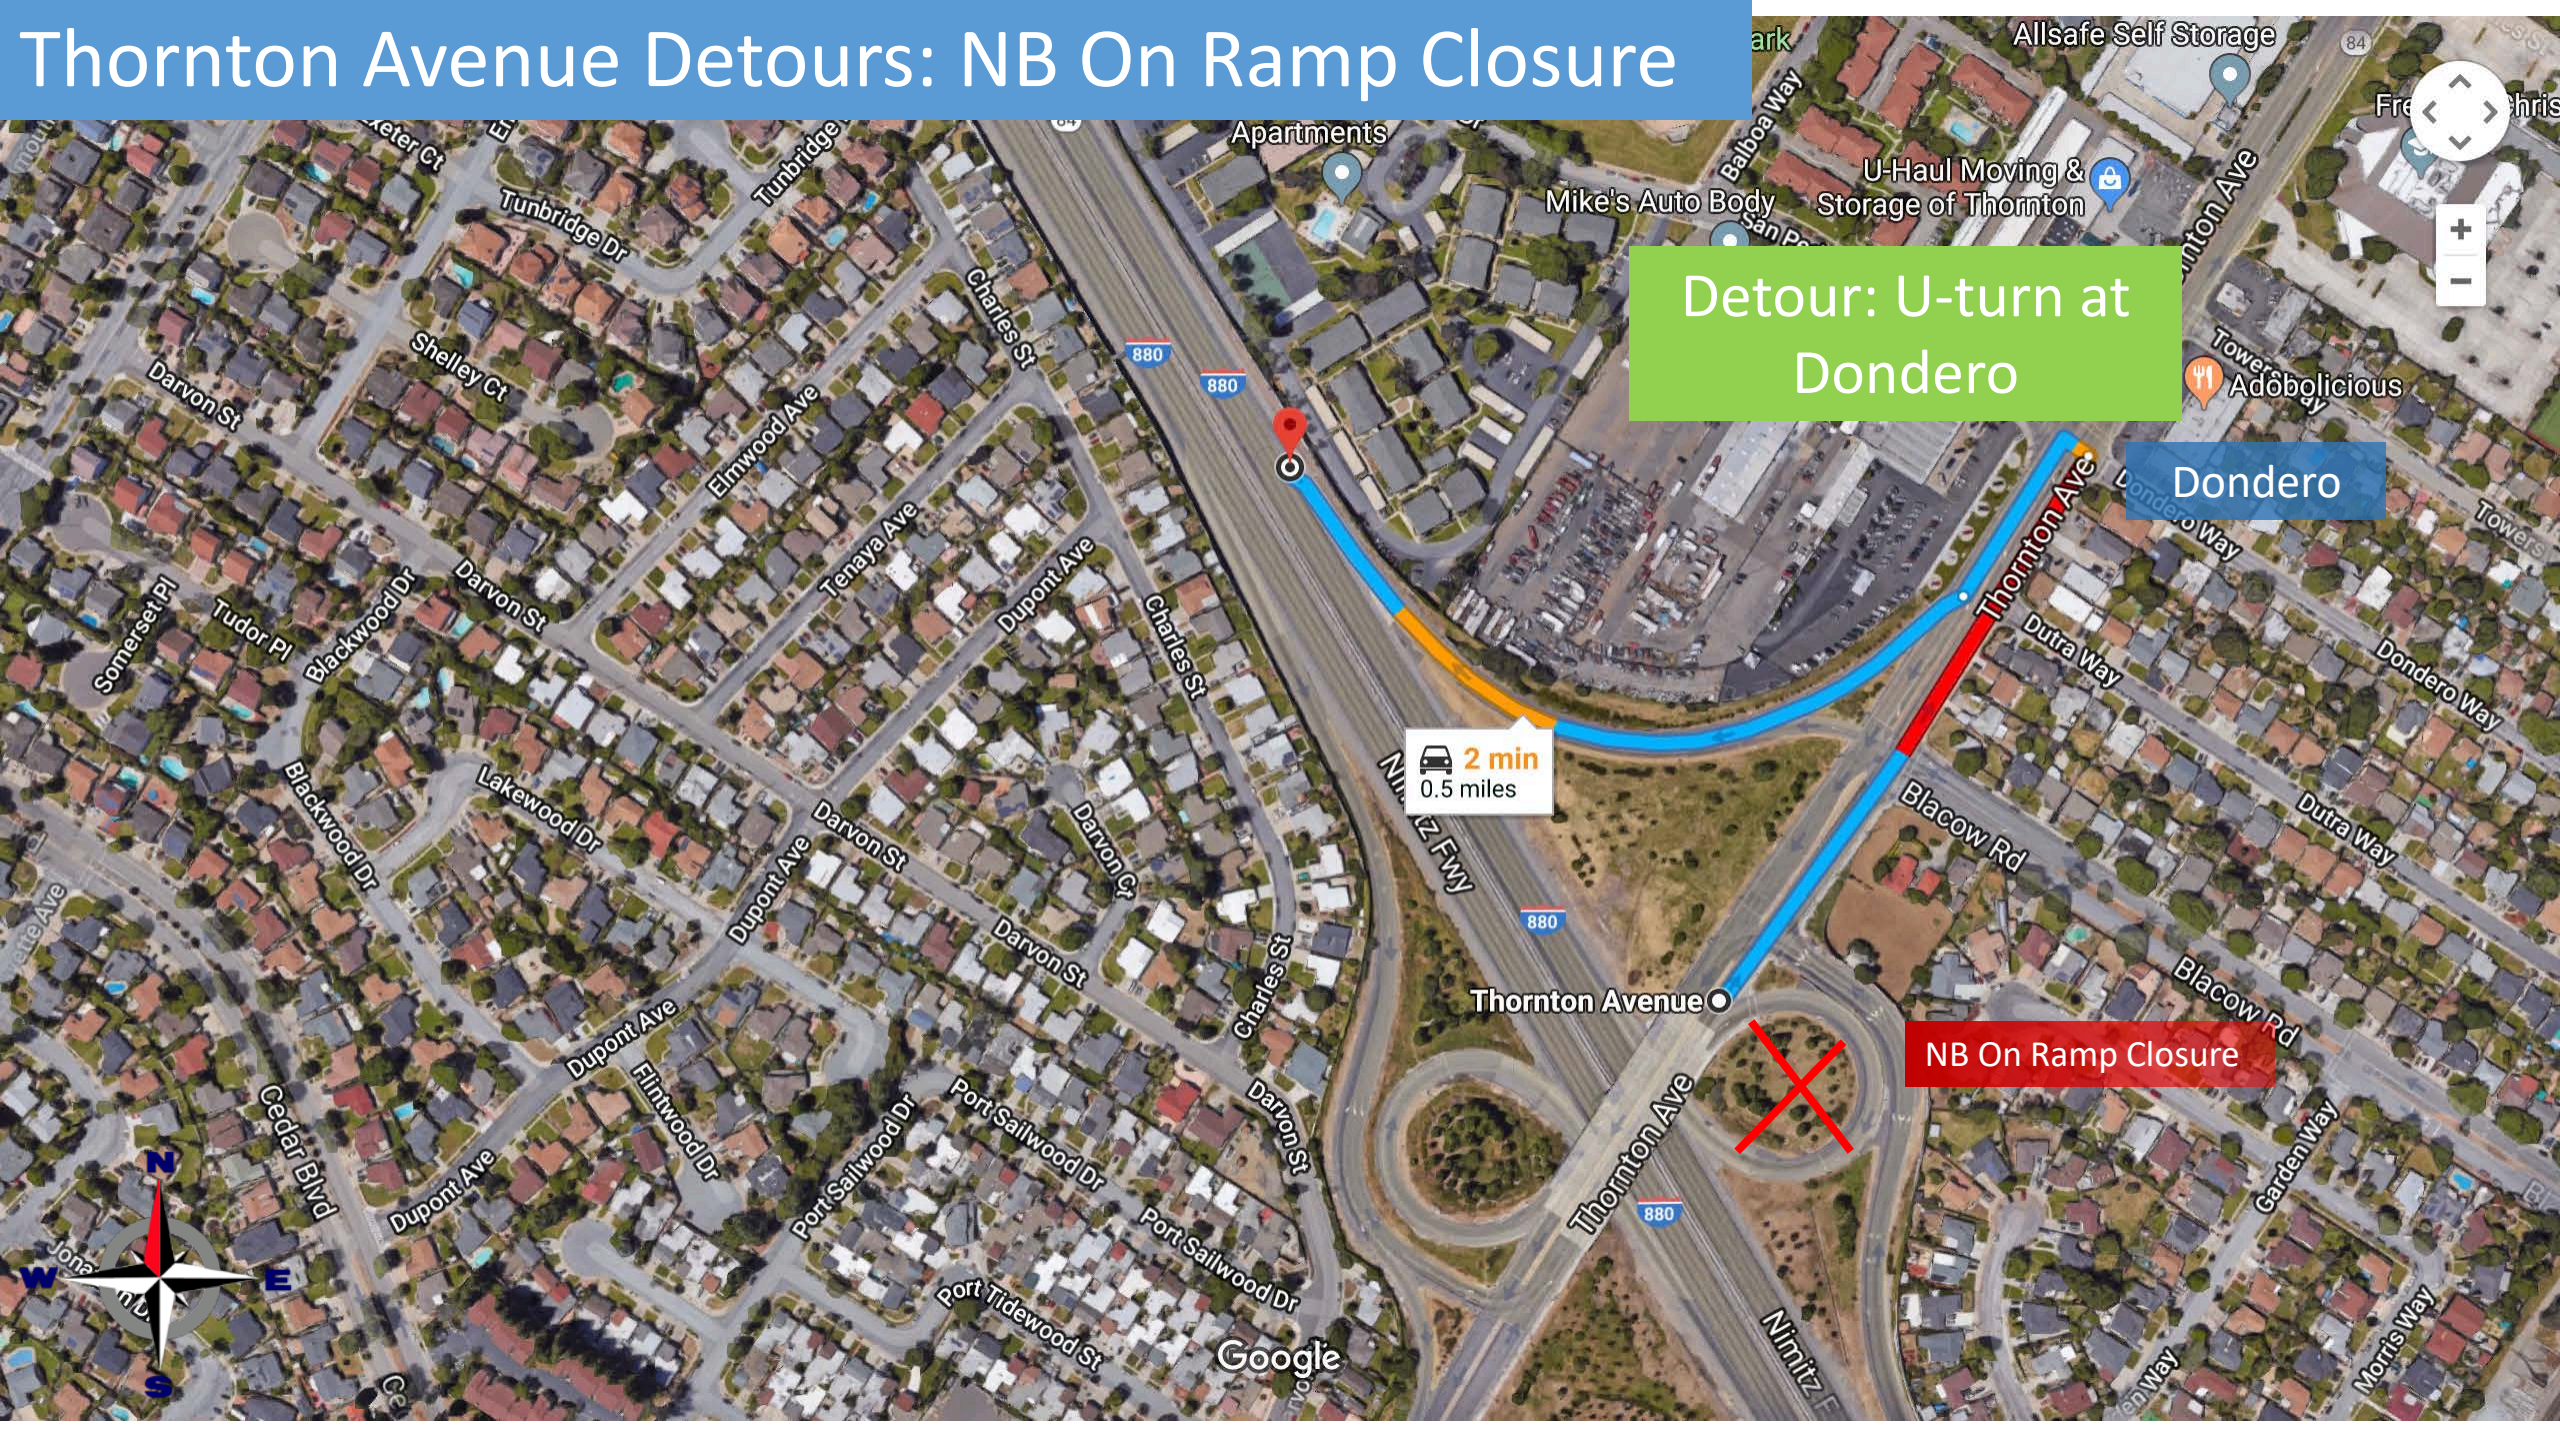

Fremont Blvd

2 min
0.5 miles

Google

Oplink Communications

Fremont Blvd Detours: NB Off Ramp Closure

NB
Automall
Off ramp

Detour: Exit at
Automall, SB 880 to
Off ramp

SB Fremont
Off ramp

NB Off Ramp Closure

Nimitz Freeway
Fremont Marriott
Silicon Valley

Google

Thornton Avenue Detours: NB On Ramp Closure

Detour: U-turn at Dondero

Dondero

2 min
0.5 miles

NB On Ramp Closure

Thornton Avenue Detours: NB Slip Ramp Closure

NB Slip Ramp Closure

5001-5033
Thornton Avenue

3 min
1 mile

Detour: U-turn at
Cedar

Cedar

Thornton Avenue Detours: SB On Ramp Closure

SB On Ramp Closure