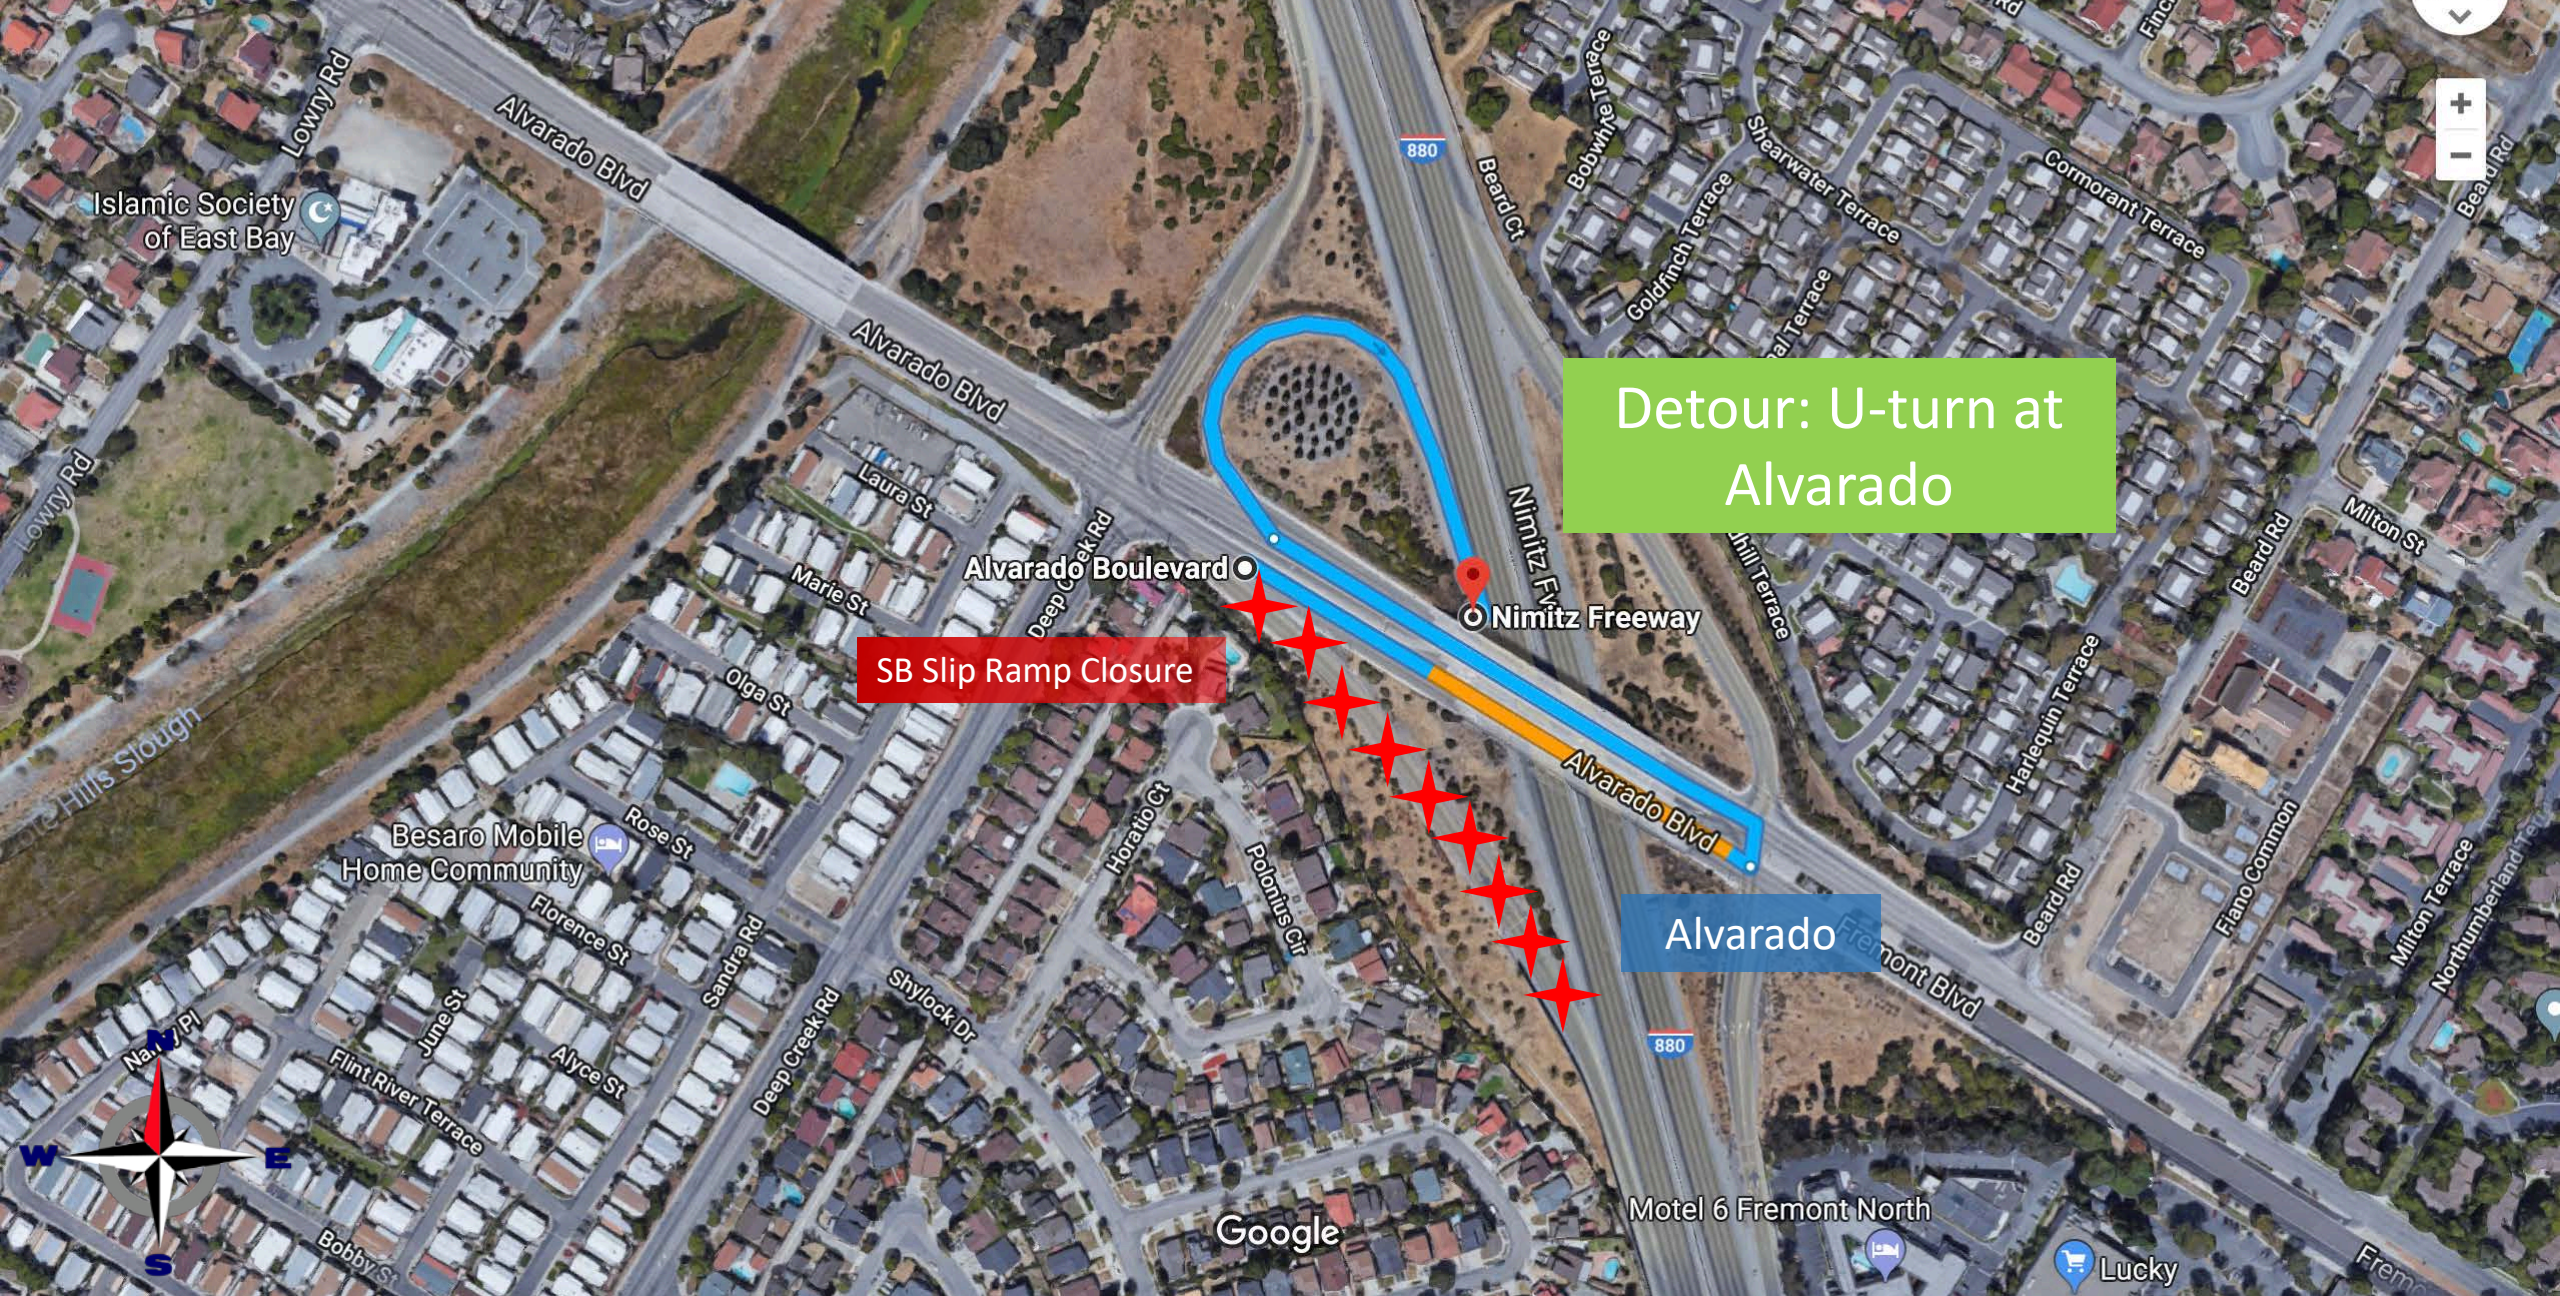

Alvarado Blvd Detours: SB Slip Ramp Closure

SB Slip Ramp Closure

Detour: U-turn at Alvarado

Alvarado