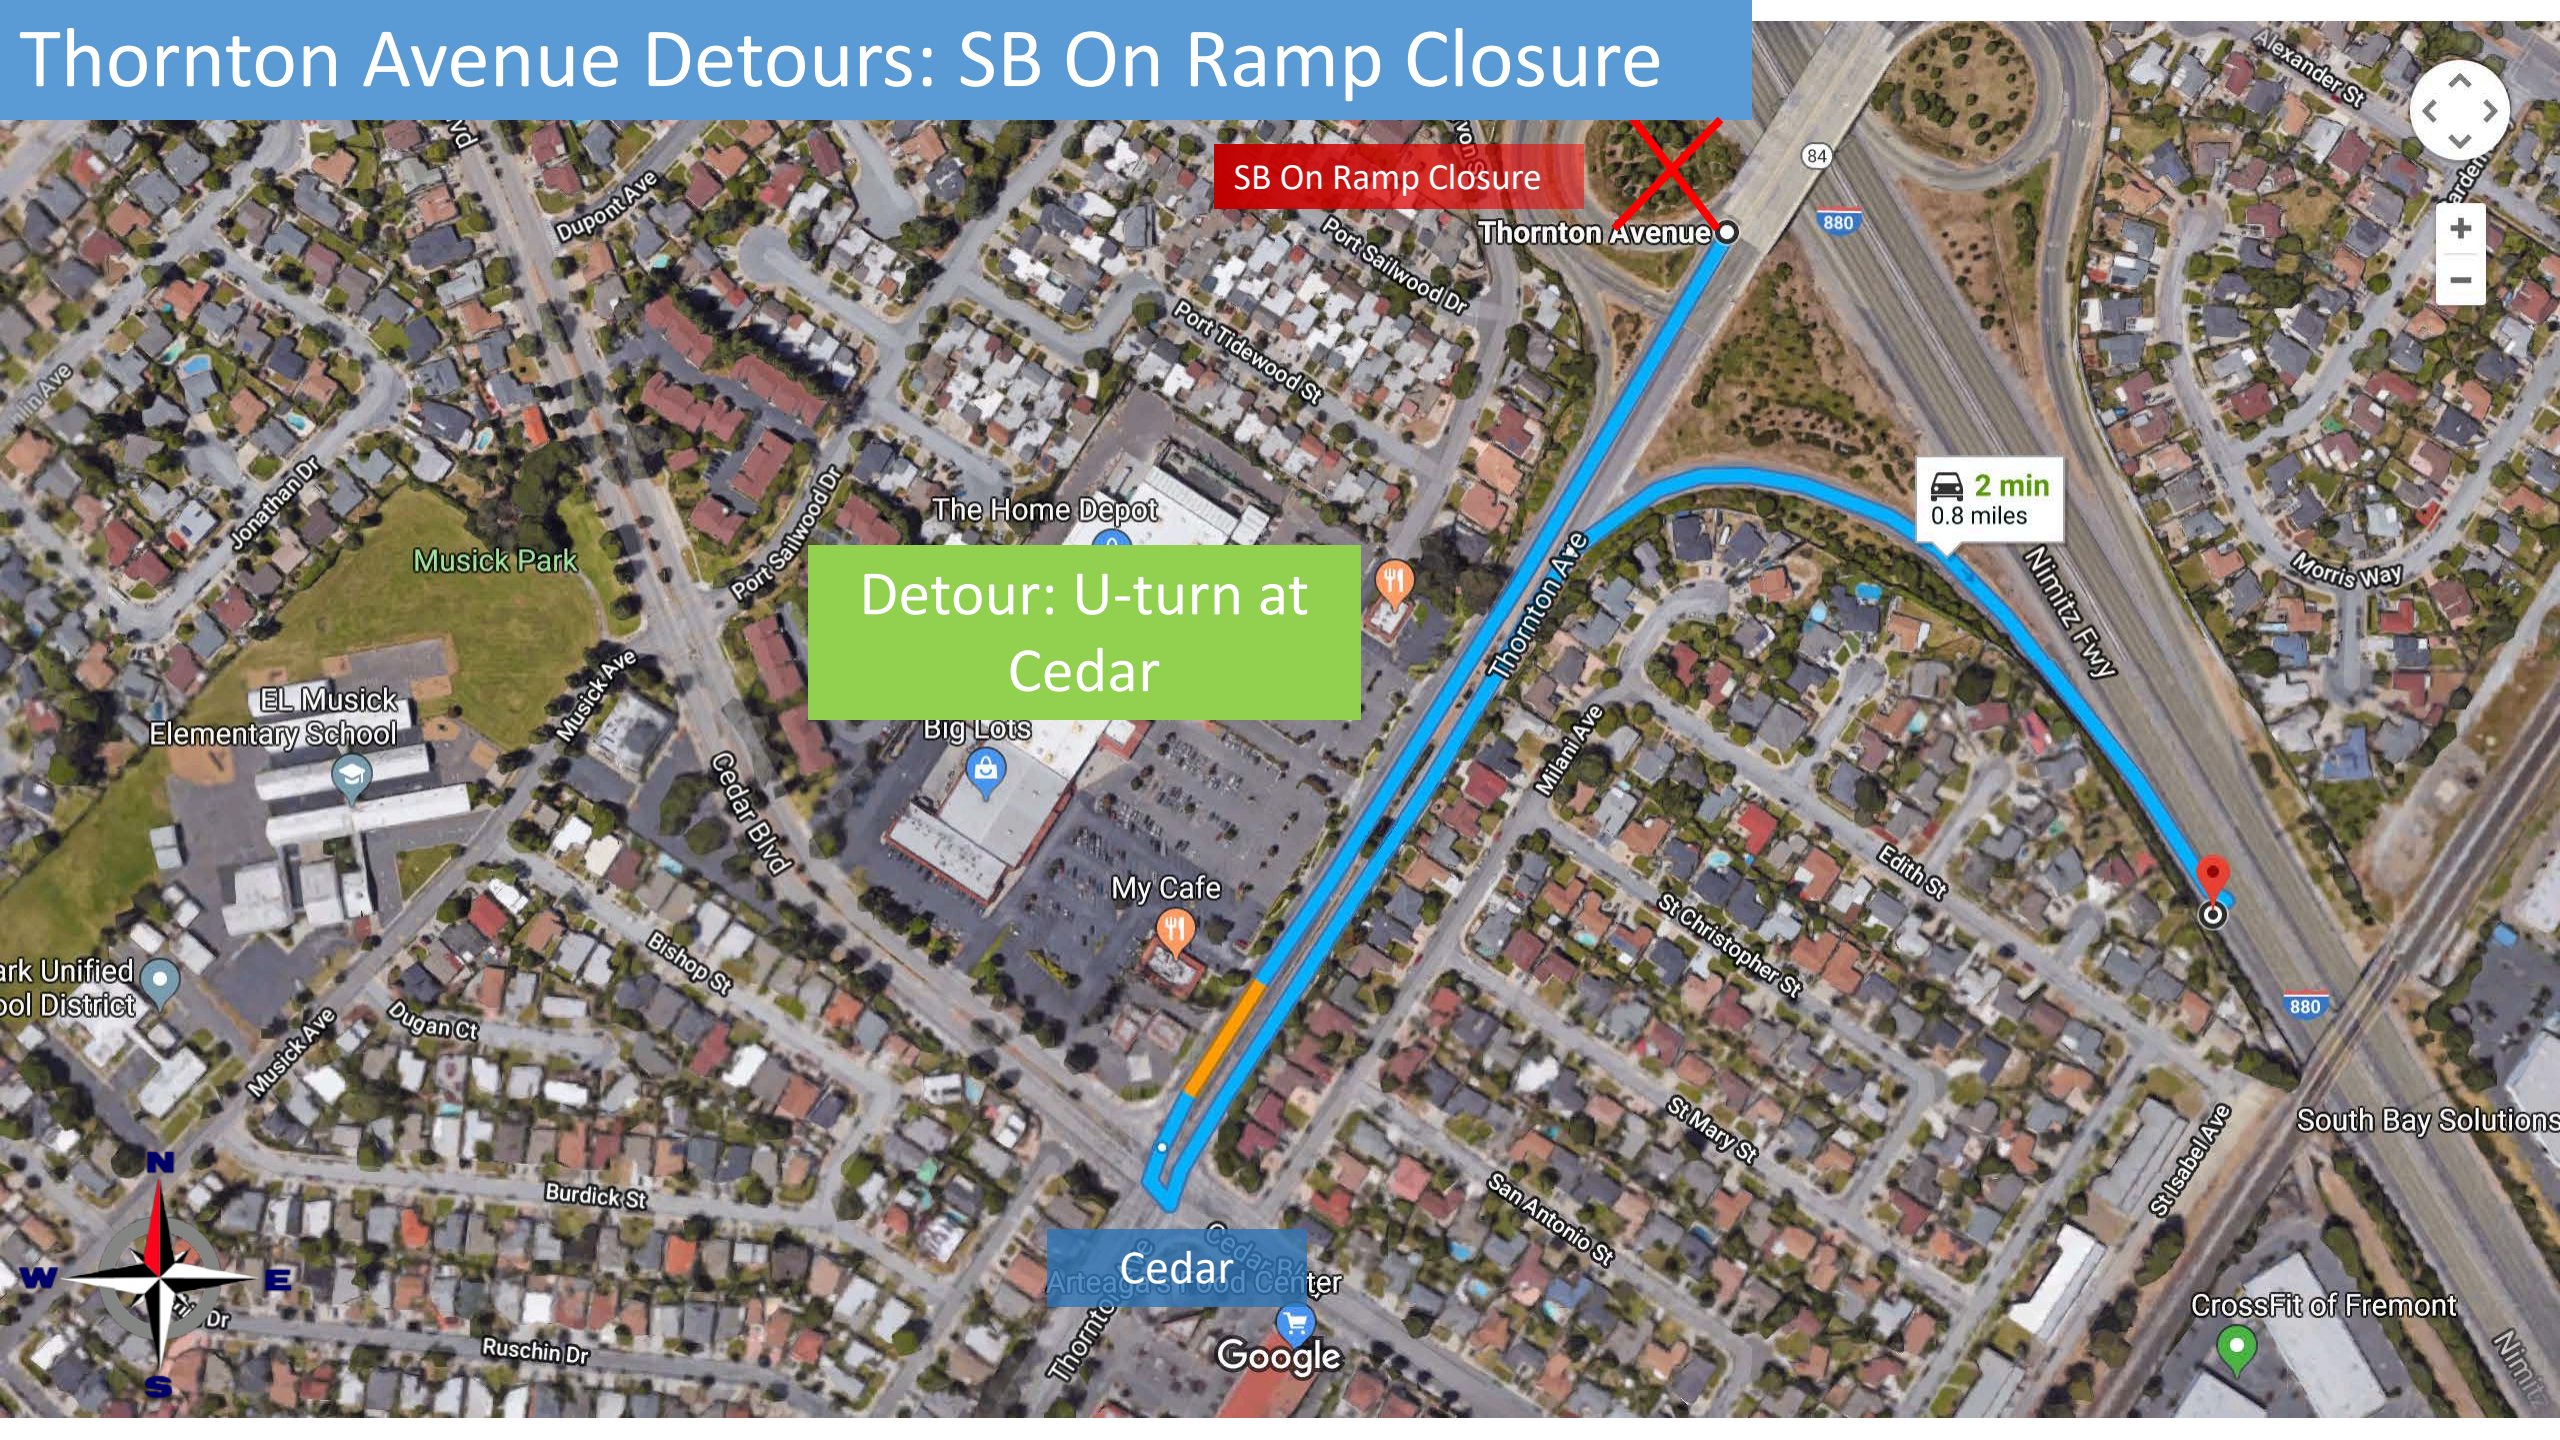

NB Off Ramp Closure

Nimitz Freeway
Fremont Marriott
Silicon Valley

Google

Thornton Avenue Detours: NB On Ramp Closure

Detour: U-turn at Dondero

Dondero

2 min
0.5 miles

NB On Ramp Closure

Thornton Avenue Detours: NB Slip Ramp Closure

NB Slip Ramp Closure

5001-5033
Thornton Avenue

3 min
1 mile

Detour: U-turn at
Cedar

Cedar

Thornton Avenue Detours: SB On Ramp Closure

SB On Ramp Closure

Thornton Avenue

Detour: U-turn at Cedar

2 min
0.8 miles

Cedar

Google

Thornton Avenue Detours: SB Slip Ramp Closure

Detour: U-turn at Dondero

3 min
0.8 miles