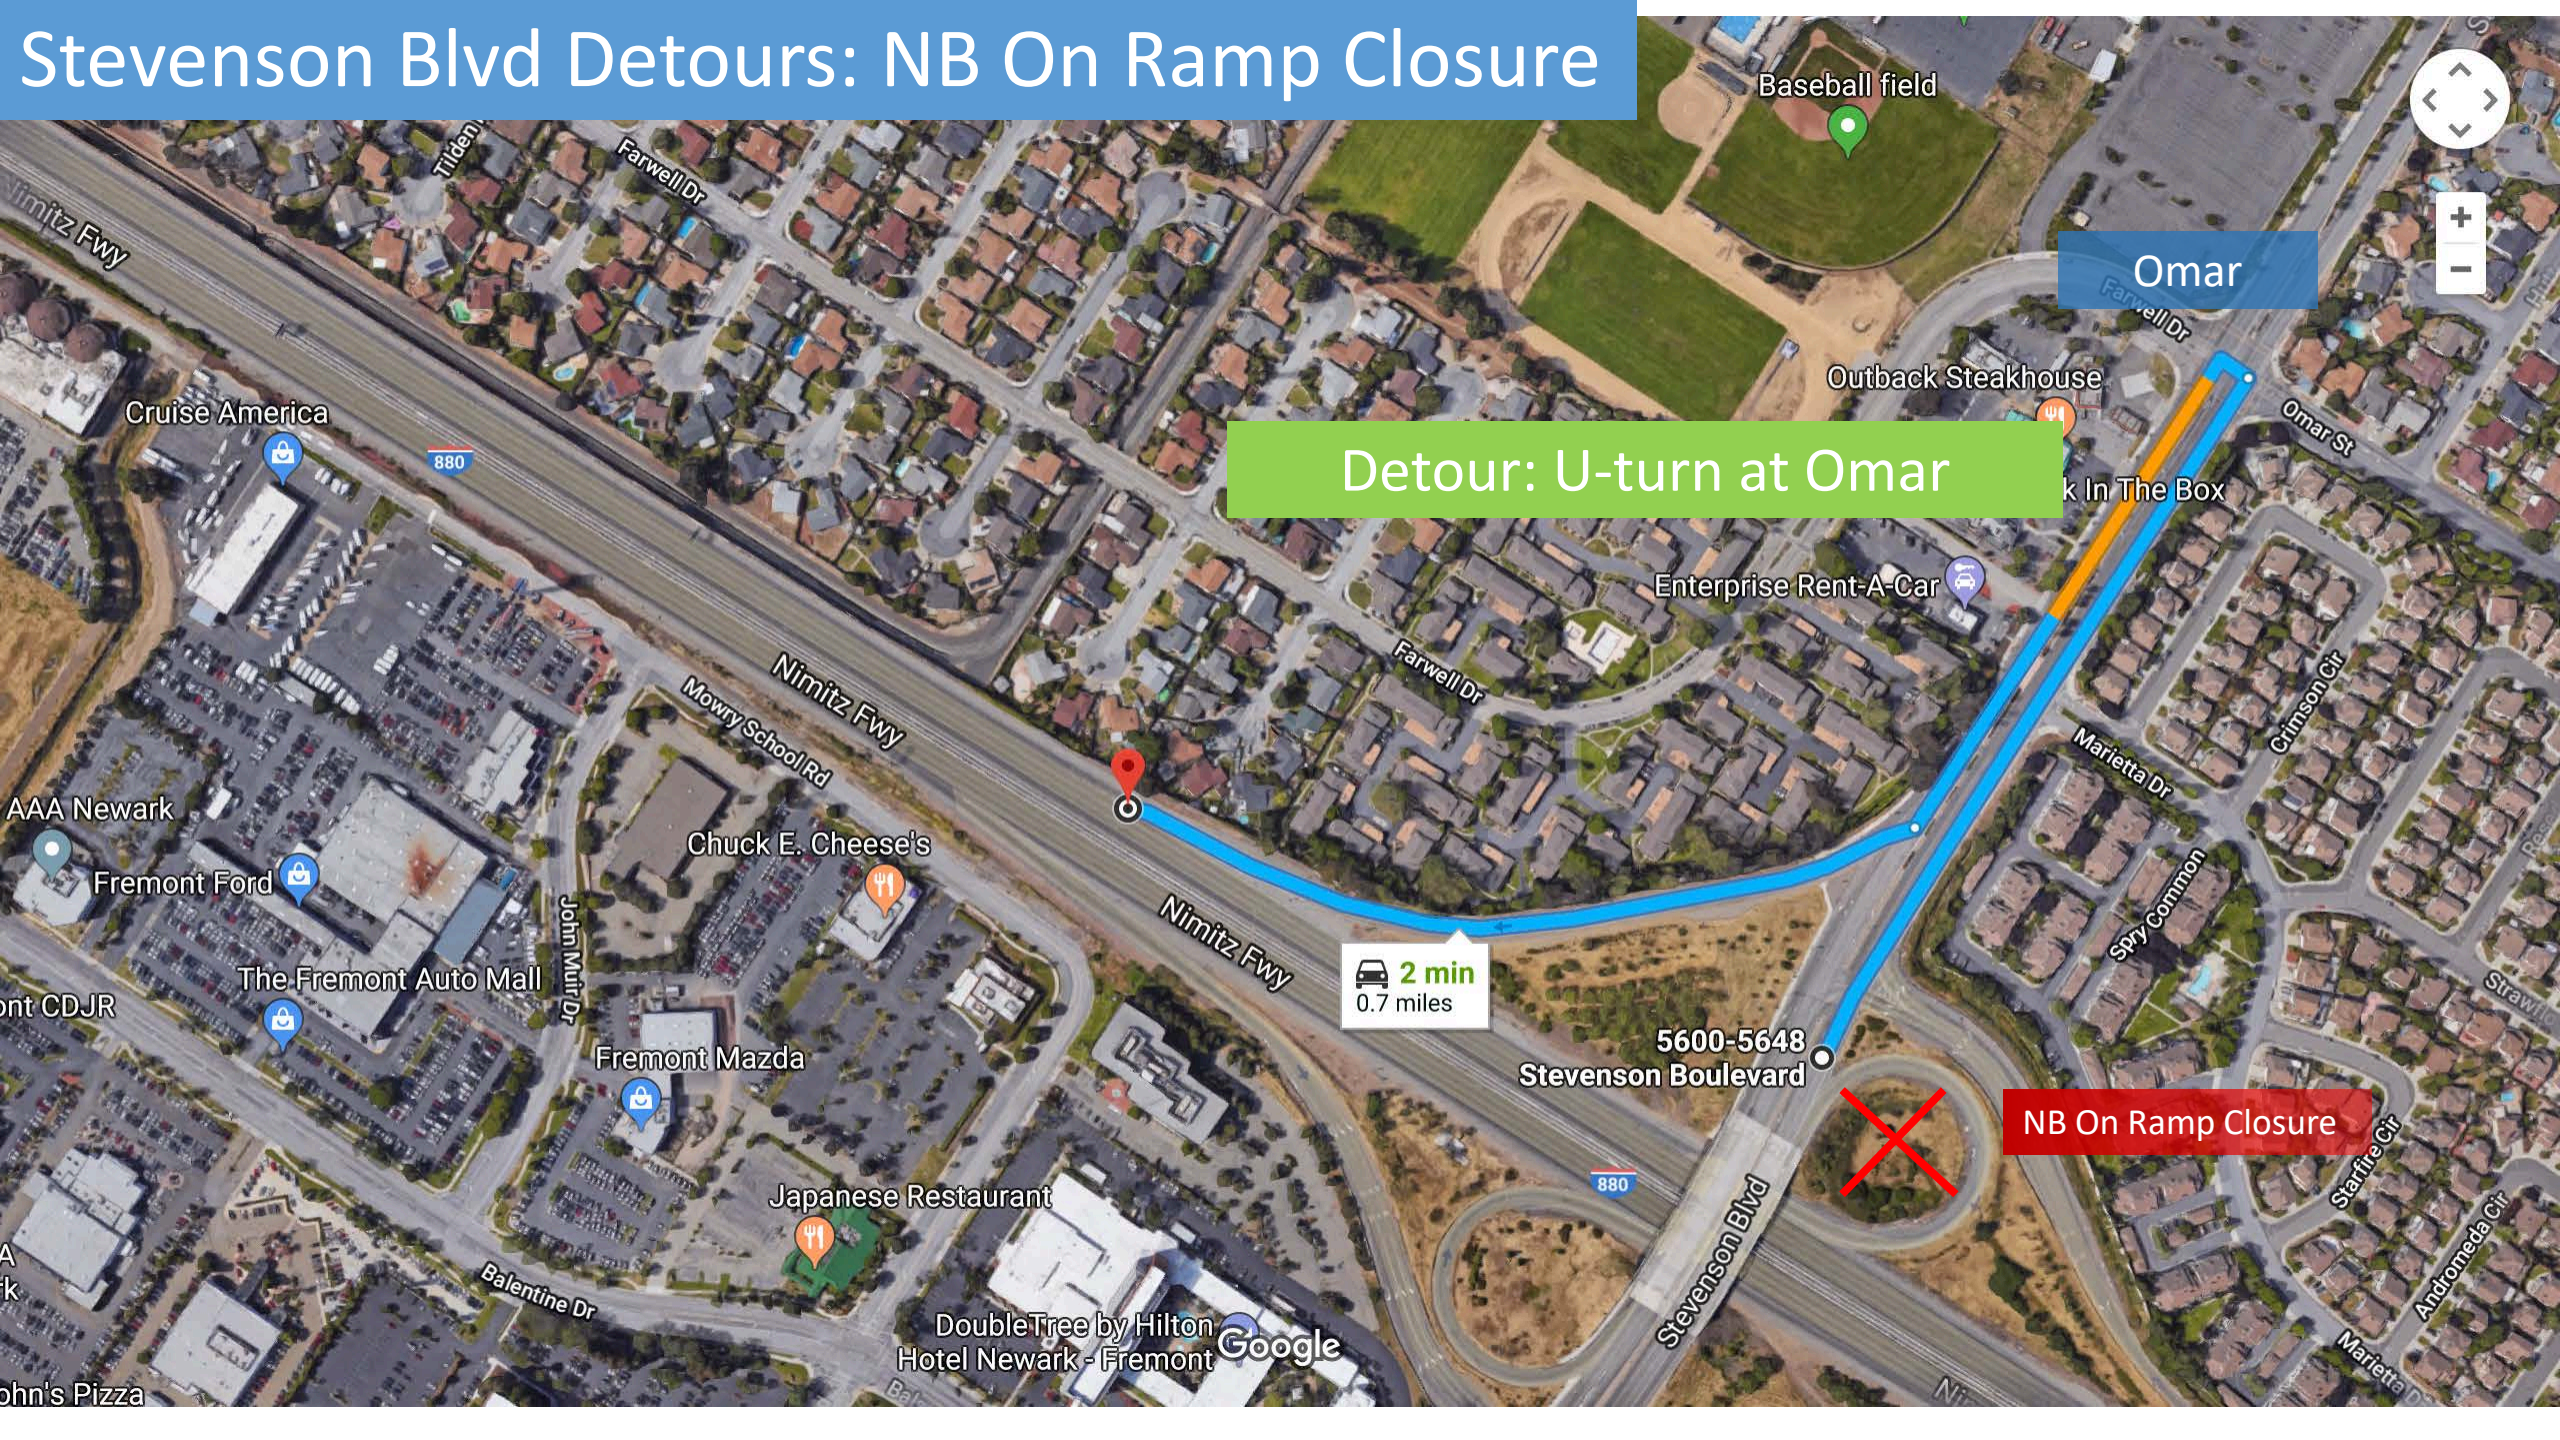

Stevenson Blvd Detours: NB On Ramp Closure

Detour: U-turn at Omar

NB On Ramp Closure

2 min
0.7 miles

Omar

Baseball field

Outback Steakhouse

Enterprise Rent-A-Car

Marietta Dr

Crimson Cir

5600-5648
Stevenson Boulevard

Starfire Cir

Andromeda Cir

Marietta Dr

Tilden

Farwell Dr

Nimitz Fwy

880

Nimitz Fwy

Nimitz Fwy

880

Stevenson Blvd

Cruise America

AAA Newark

Fremont Ford

The Fremont Auto Mall

Fremont Mazda

Chuck E. Cheese's

Japanese Restaurant

DoubleTree by Hilton
Hotel Newark - Fremont

Balentine Dr

John Muir Dr

ont CDJR

A
k

ohn's Pizza

ick In The Box

Omar St

Straw

Starfire Cir

Andromeda Cir

Marietta Dr

Google