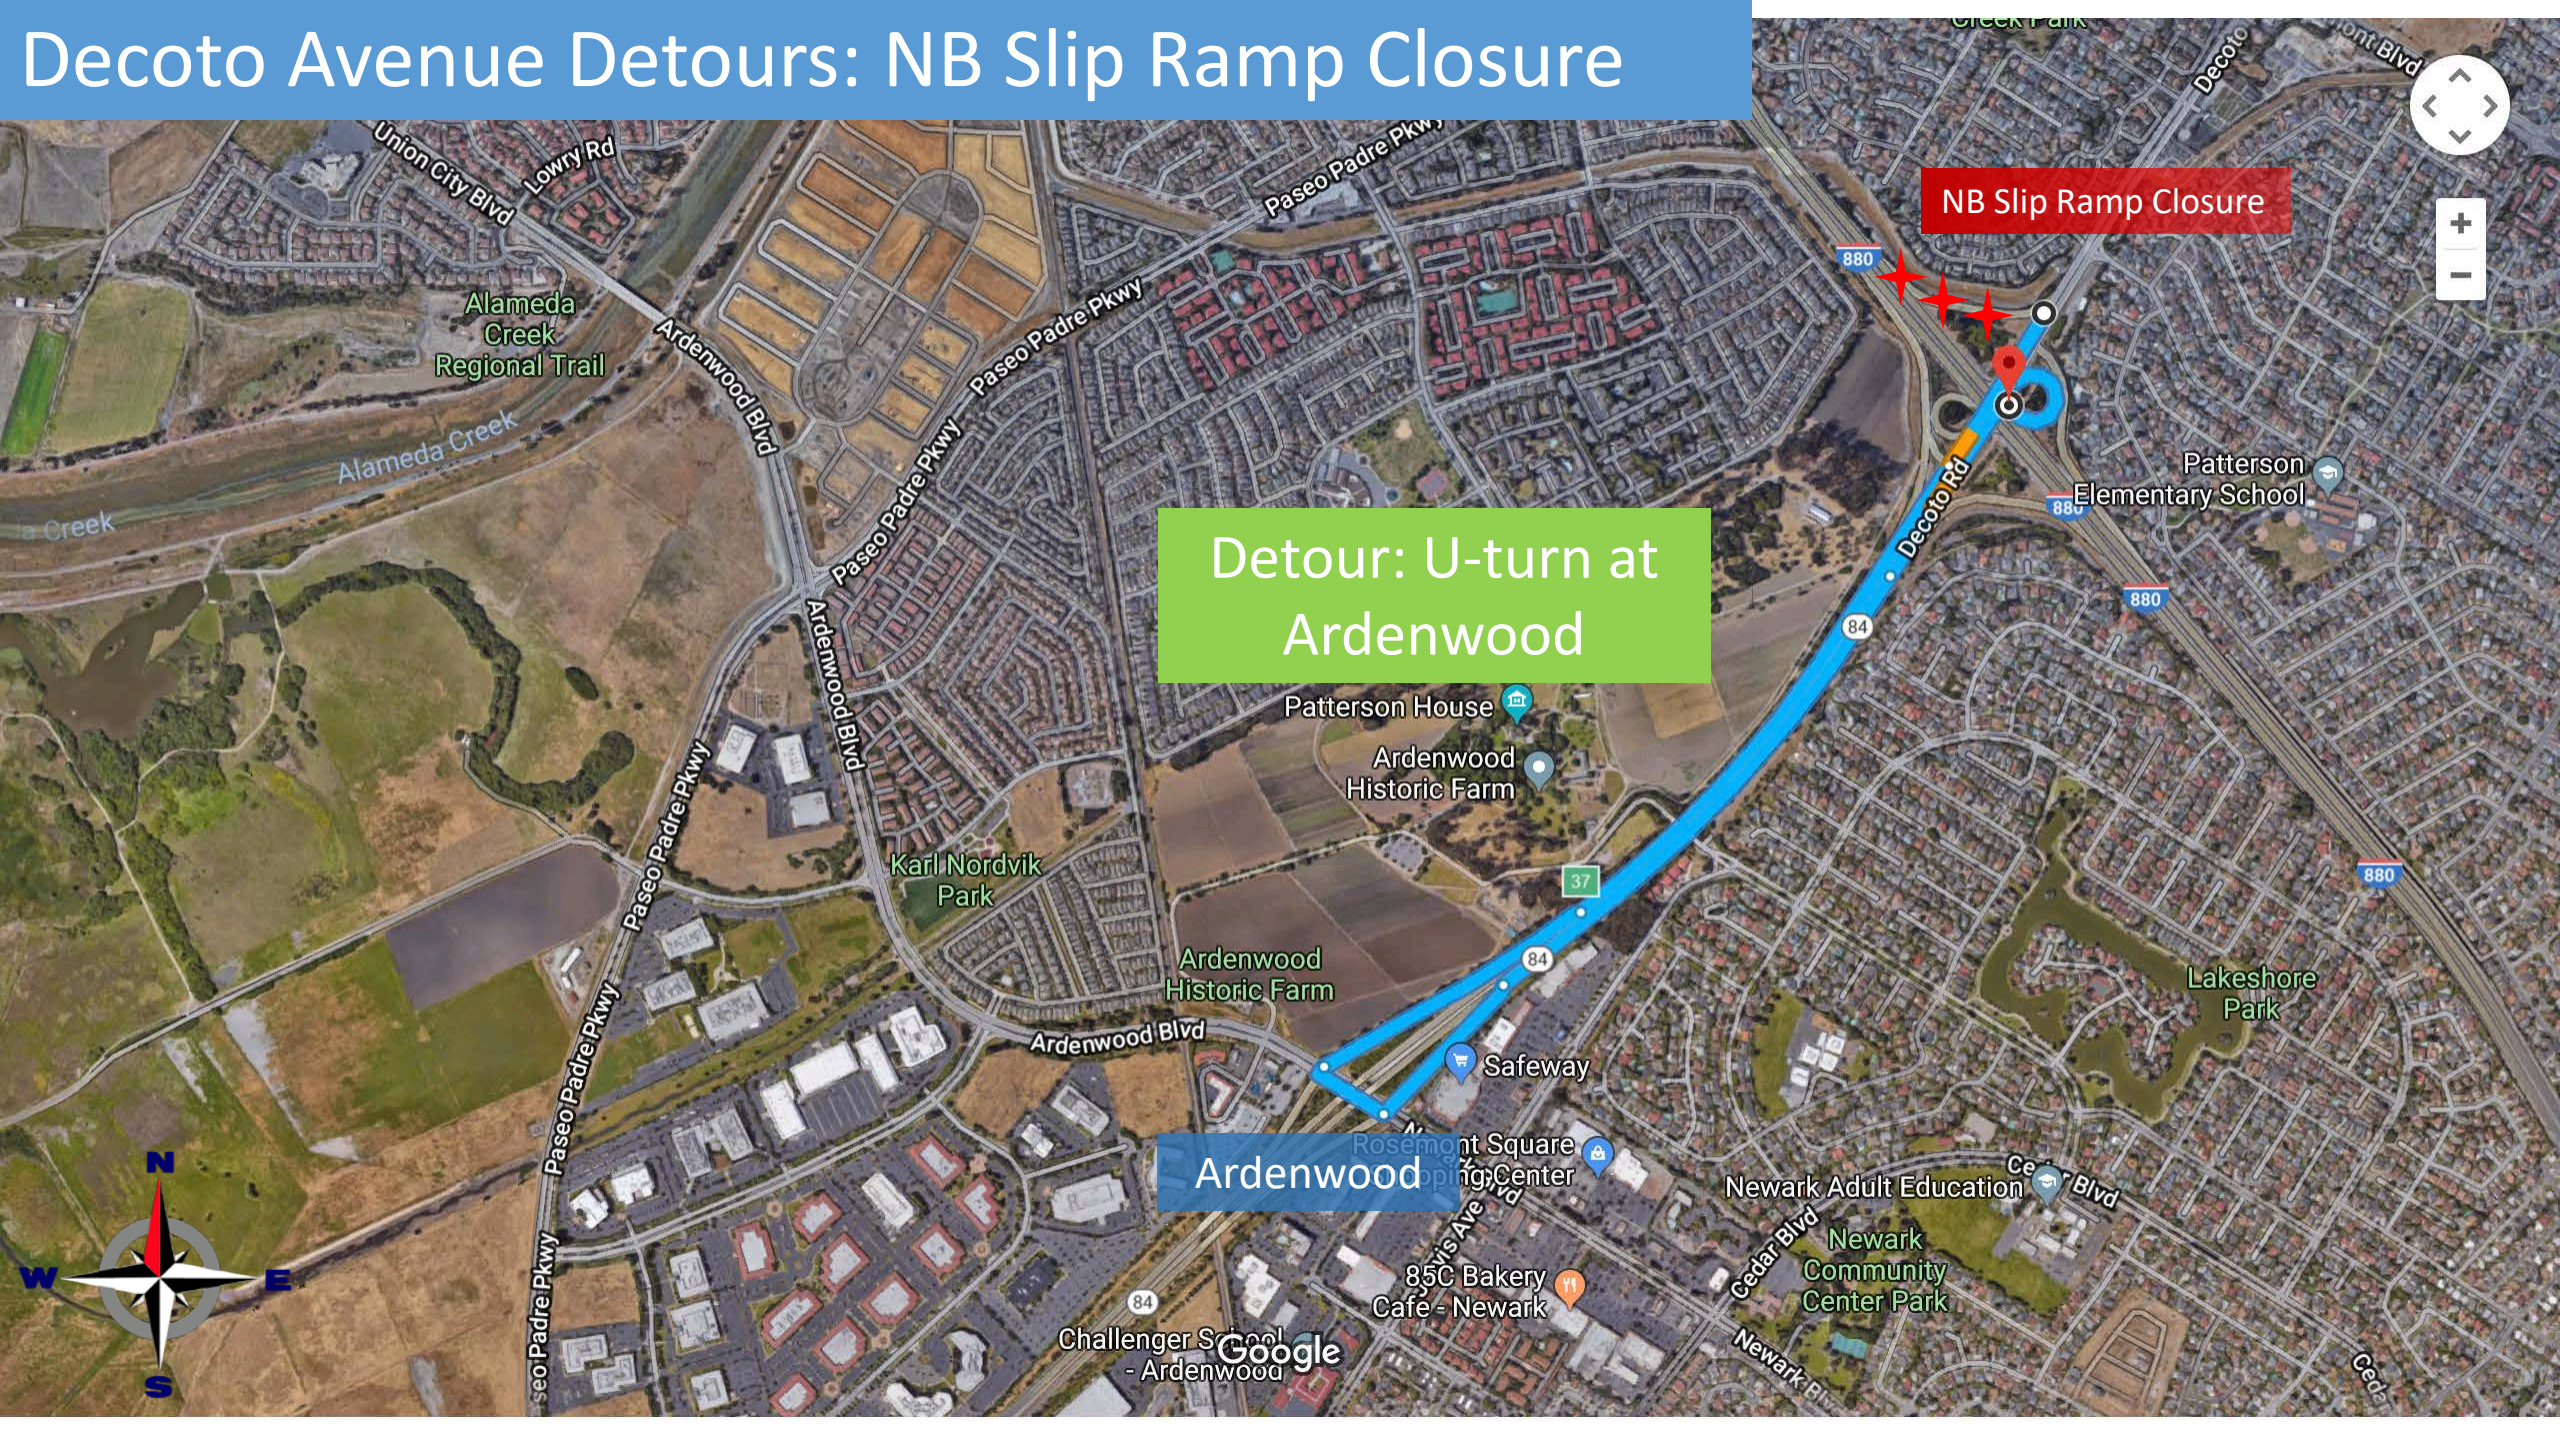

Thornton Avenue

Detour: U-turn at Cedar

2 min
0.8 miles

Cedar

Google

Thornton Avenue Detours: SB Slip Ramp Closure

Detour: U-turn at Dondero

3 min
0.8 miles

SB Slip Ramp Closure

Decoto Road Detours: NB On Ramp Closure

Detour: U-turn at
Cabrillo

Cabrillo

NB On Ramp Closure

1 min
0.5 miles

4800-4898 Decoto Road

Google

Decoto Avenue Detours: NB Slip Ramp Closure

NB Slip Ramp Closure

Detour: U-turn at Ardenwood

Ardenwood

Decoto Road Detours: SB On Ramp Closure

SB On Ramp Closure

Detour: U-turn at Ardenwood Blvd

3 min
2.4 miles

Ardenwood

Google

Decoto Road Detours: SB Slip Ramp Closure

Detour: U-turn at Cabrillo

Cabrillo

2 min
0.7 miles

SB Slip Ramp Closure

4860 California 84