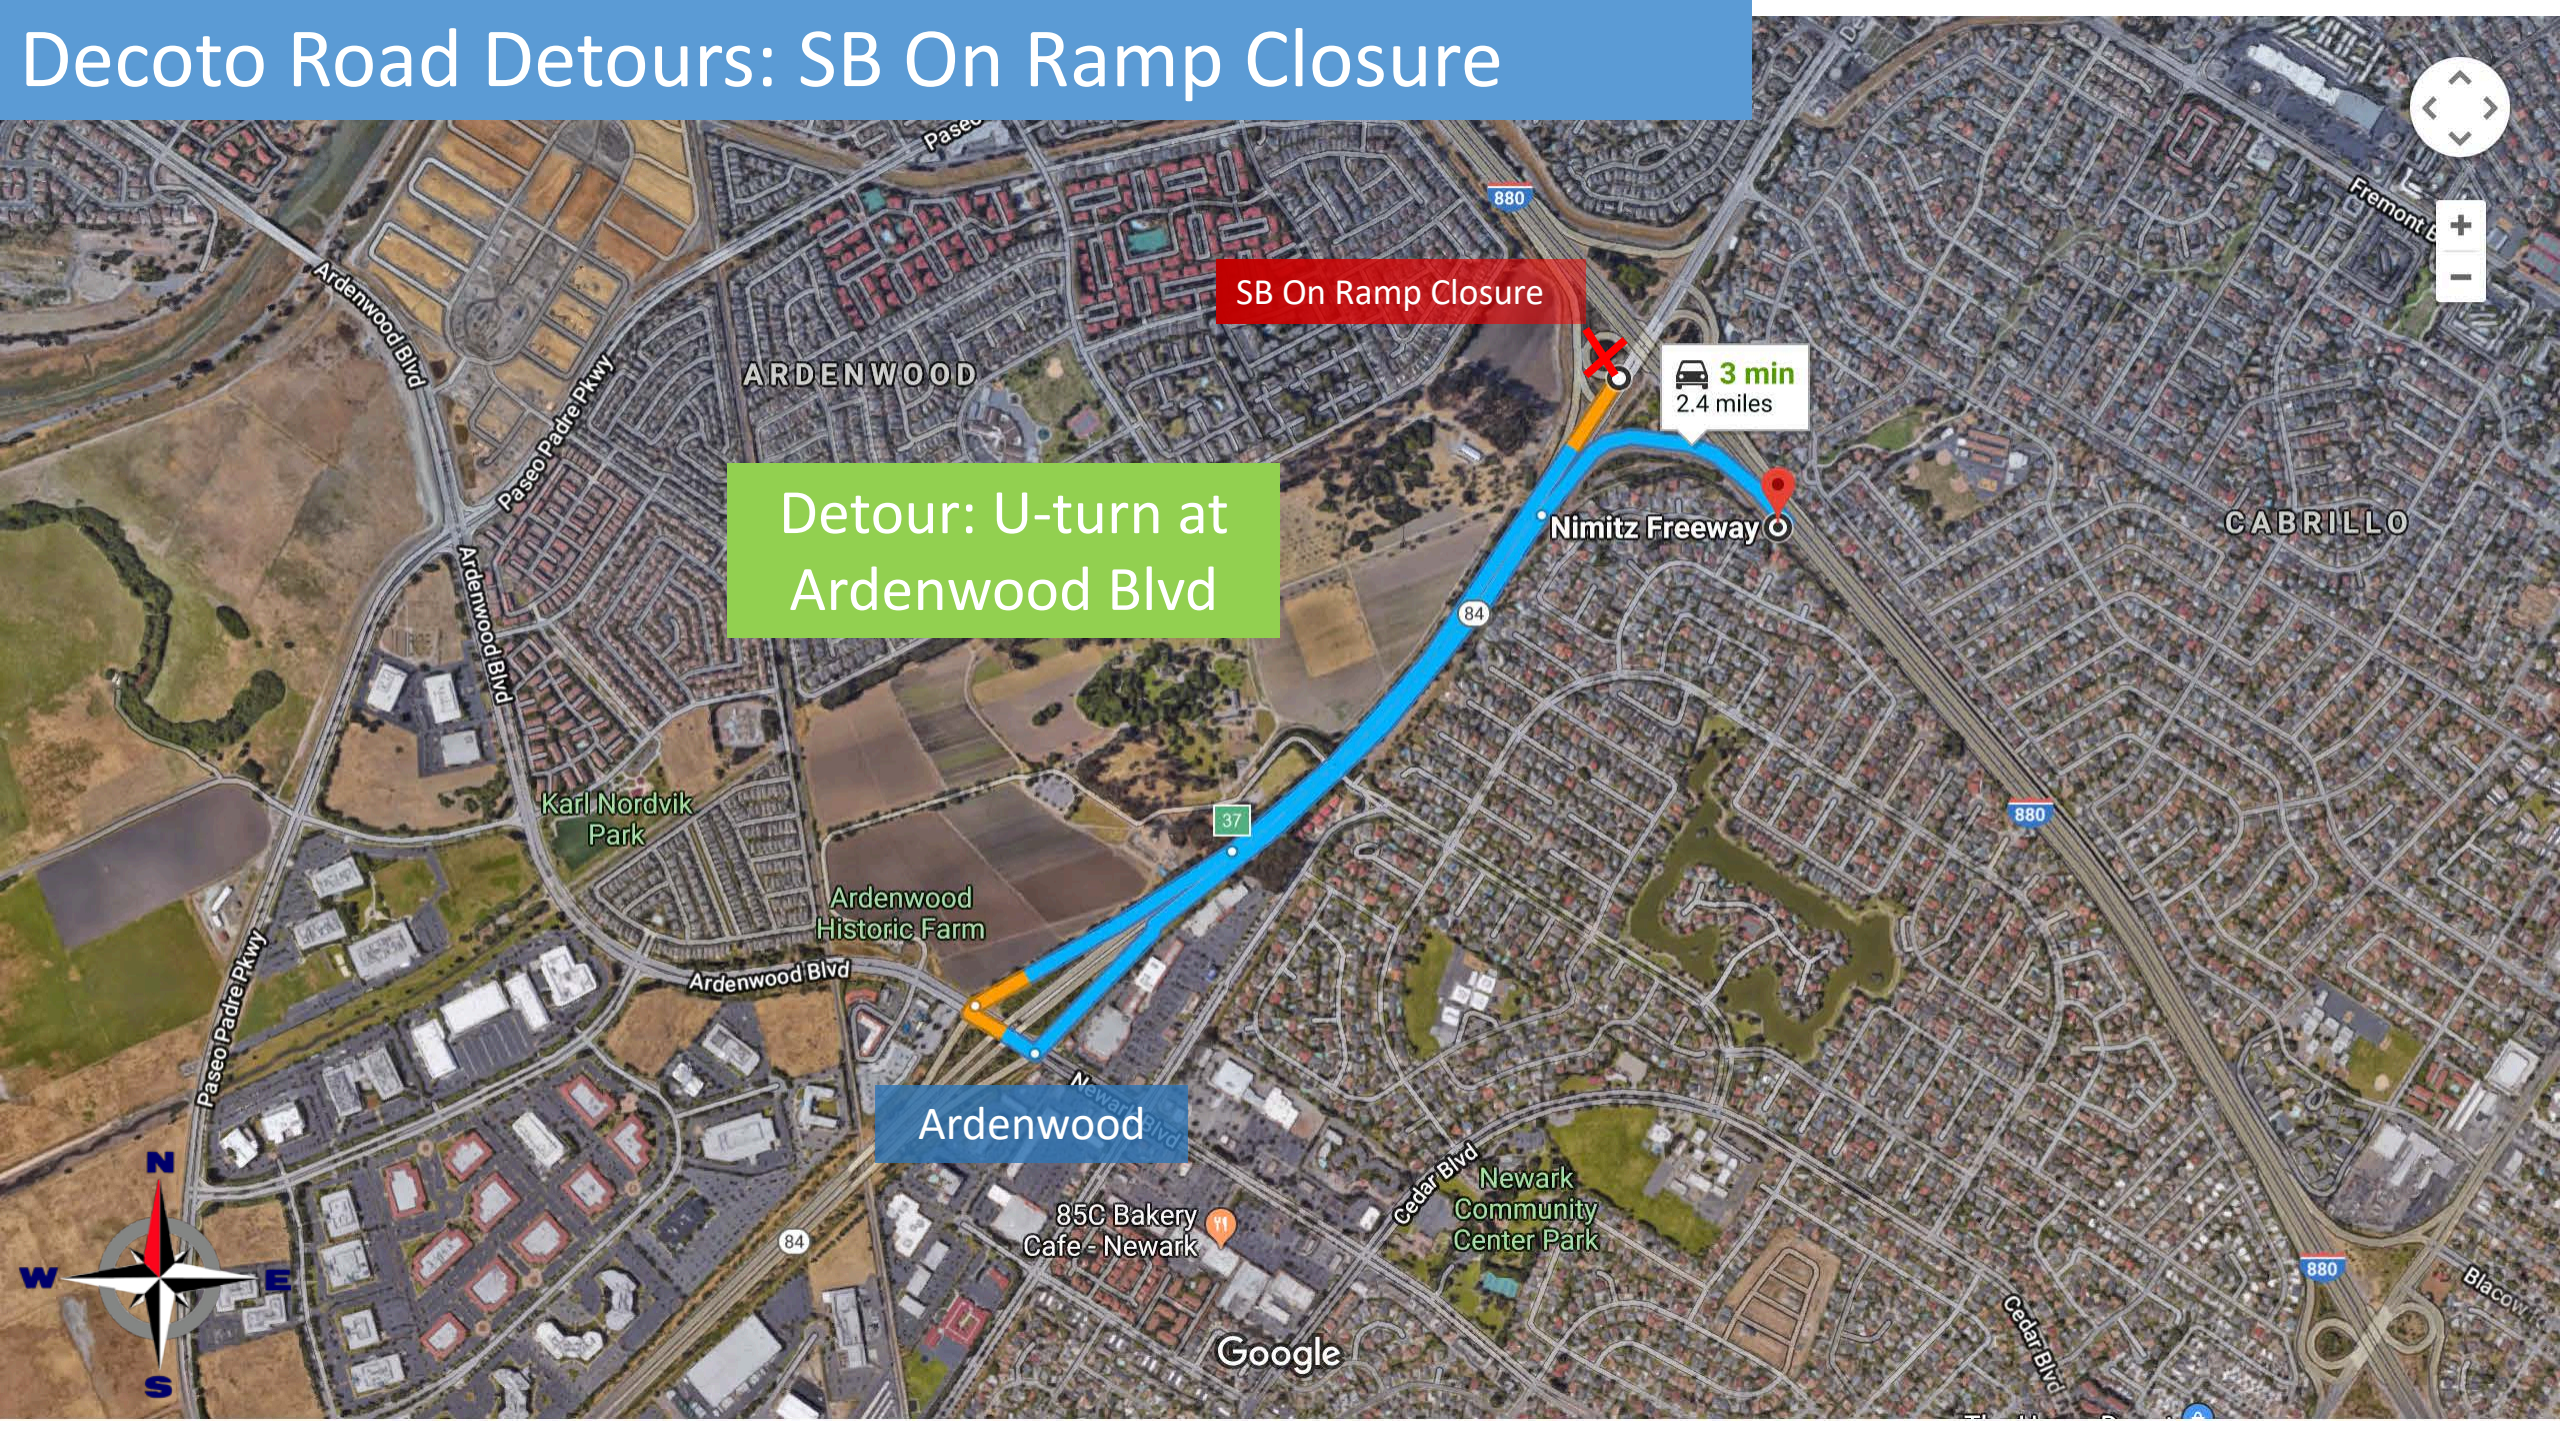

Decoto Avenue Detours: NB Slip Ramp Closure

NB Slip Ramp Closure

Detour: U-turn at Ardenwood

Ardenwood

Decoto Road Detours: SB On Ramp Closure

SB On Ramp Closure

Detour: U-turn at Ardenwood Blvd

3 min
2.4 miles

Ardenwood

Google

Decoto Road Detours: SB Slip Ramp Closure

Detour: U-turn at Cabrillo

Cabrillo

2 min
0.7 miles

SB Slip Ramp Closure

4860 California 84