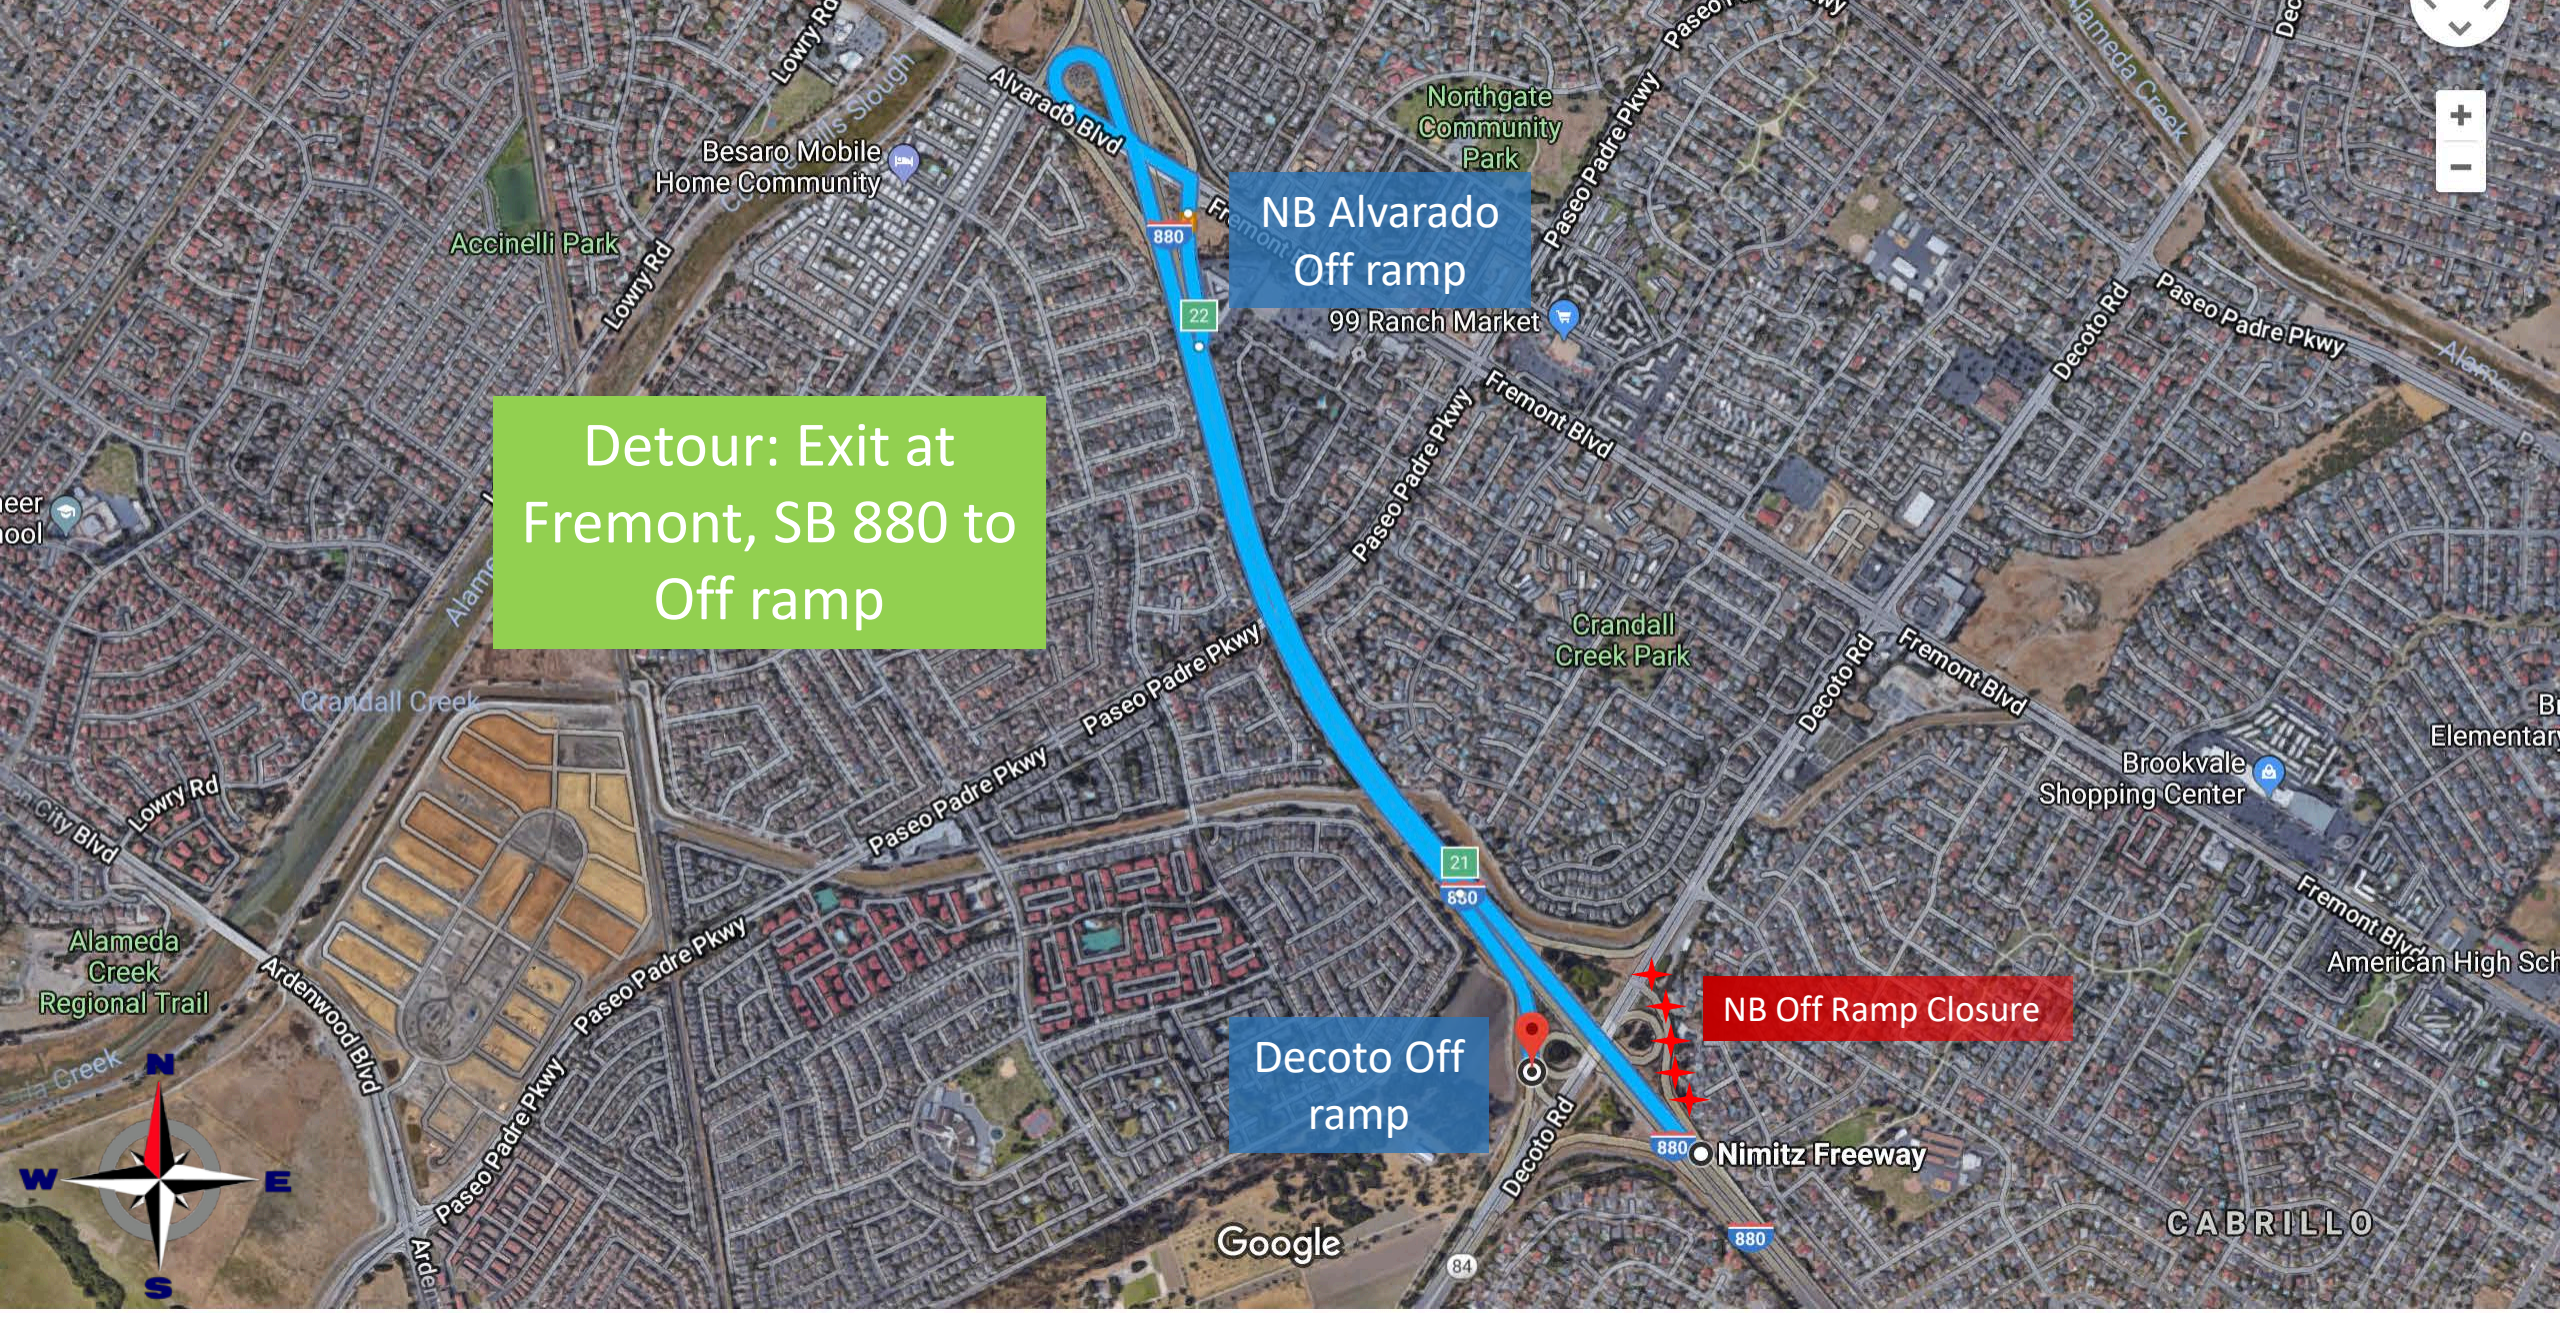

Decoto Avenue Detours: NB Slip Ramp Closure

NB Slip Ramp Closure

Detour: U-turn at Ardenwood

Ardenwood

Decoto Road Detours: SB On Ramp Closure

SB On Ramp Closure

Detour: U-turn at Ardenwood Blvd

3 min
2.4 miles

Ardenwood

Google

Decoto Road Detours: SB Slip Ramp Closure

Detour: U-turn at Cabrillo

Cabrillo

2 min
0.7 miles

SB Slip Ramp Closure

4860 California 84

Google

880

Starlite International
Canvasback Com
Mendocino Terrace
Creekwood Dr
Ridgewood Dr
Philips Electronics North Amer
Seward Dr
Bowie Common
Garnet Common
Iris Terrace
Vedcomm Technologies
Ridgewood Dr

Decoto Rd
Cabrillo Ct
Cabal Dr
Cabrillo Dr
Santiago St
Lucia St
Angeles

Nimitz Fwy

880

Decoto Road Detours: SB Off Ramp Closure

Detour: Exit at Fremont, SB 880 to Off ramp

NB Alvarado Off ramp

Decoto Off ramp