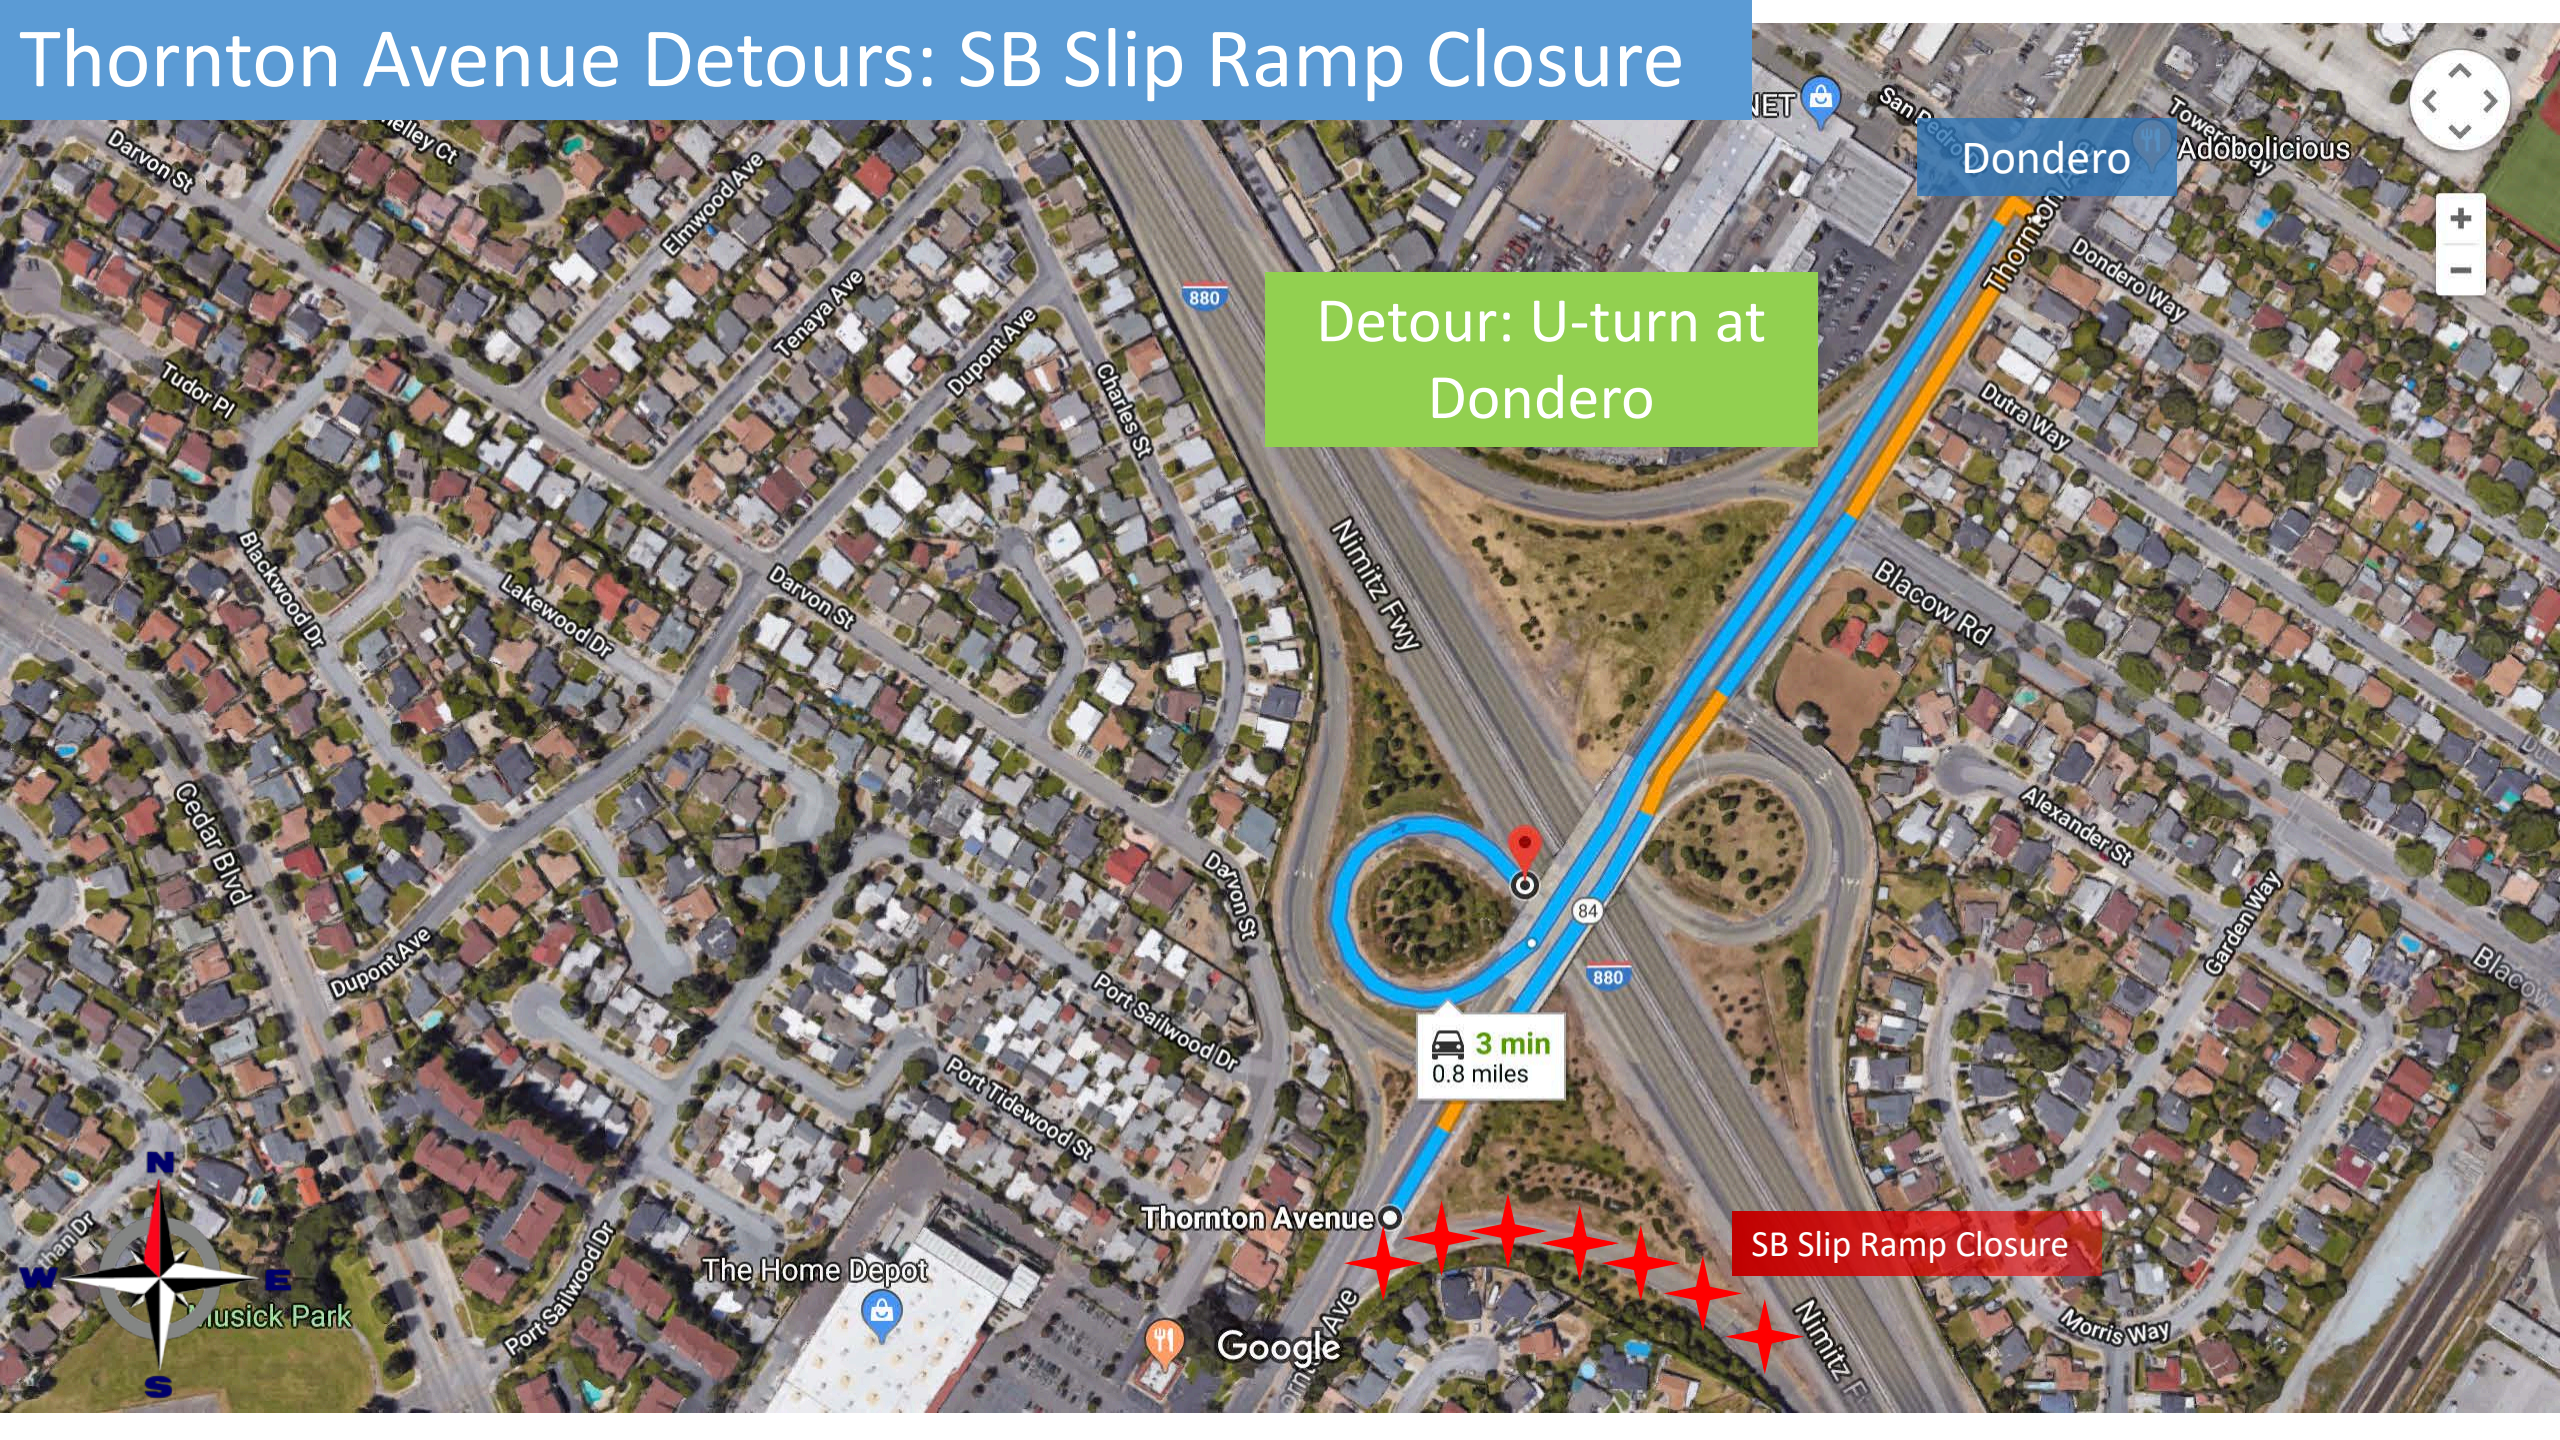

Thornton Avenue Detours: NB Slip Ramp Closure

NB Slip Ramp Closure

5001-5033
Thornton Avenue

3 min
1 mile

Detour: U-turn at
Cedar

Cedar

Thornton Avenue Detours: SB On Ramp Closure

SB On Ramp Closure

Thornton Avenue

Detour: U-turn at Cedar

2 min
0.8 miles

Cedar

Google

Thornton Avenue Detours: SB Slip Ramp Closure

Detour: U-turn at Dondero

3 min
0.8 miles

SB Slip Ramp Closure

Decoto Road Detours: NB On Ramp Closure

Detour: U-turn at
Cabrillo

Cabrillo

NB On Ramp Closure

1 min
0.5 miles

4800-4898 Decoto Road

Google

Decoto Avenue Detours: NB Slip Ramp Closure

NB Slip Ramp Closure

Detour: U-turn at Ardenwood

Ardenwood

Decoto Road Detours: SB On Ramp Closure

SB On Ramp Closure

Detour: U-turn at Ardenwood Blvd

3 min
2.4 miles